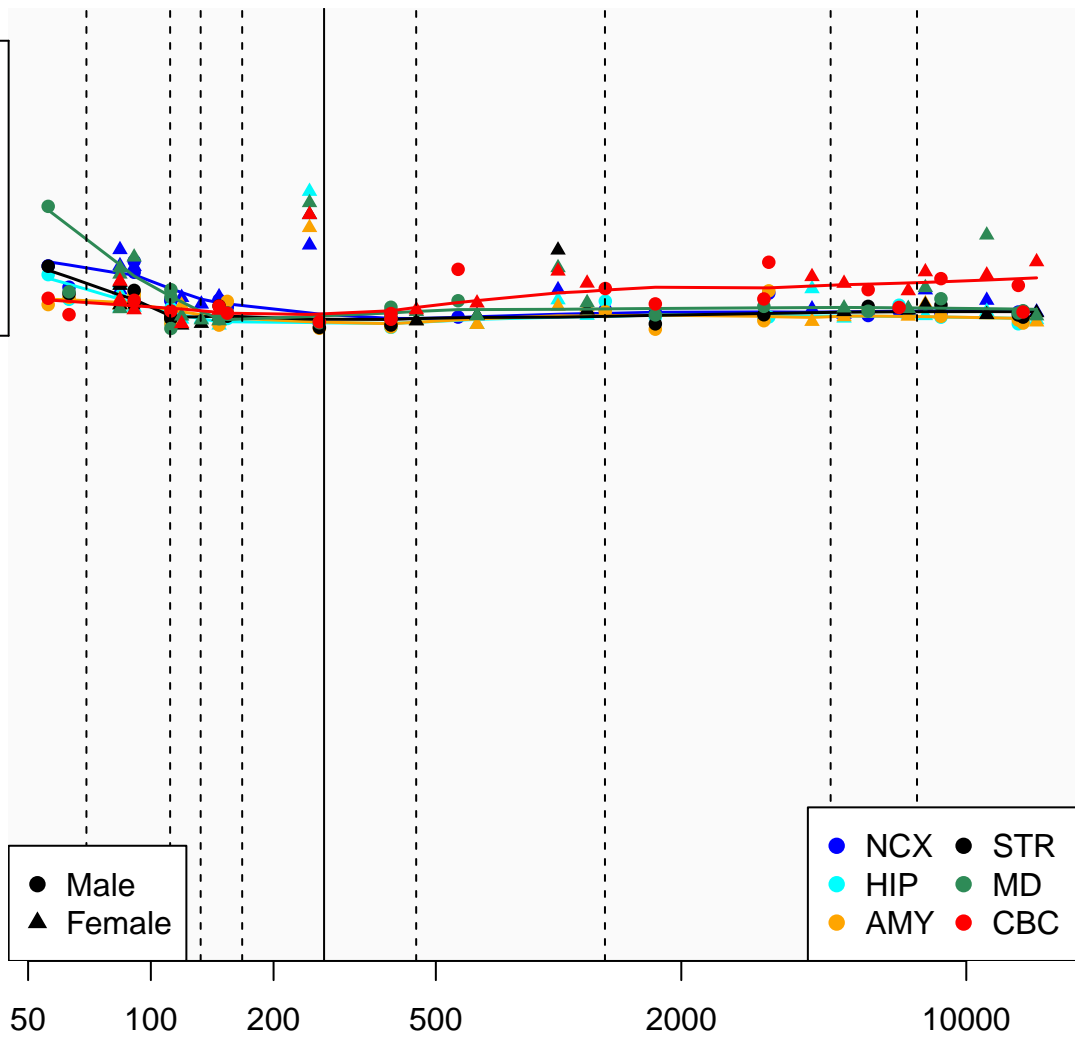

LINC00453_ENSG00000274766

Window:

1 2 3 4 5 6 7 8 9

Normalized Log2 RPKM+1

1
0

● Male
▲ Female

● NCX ● STR
● HIP ● MD
● AMY ● CBC

Age (Days)