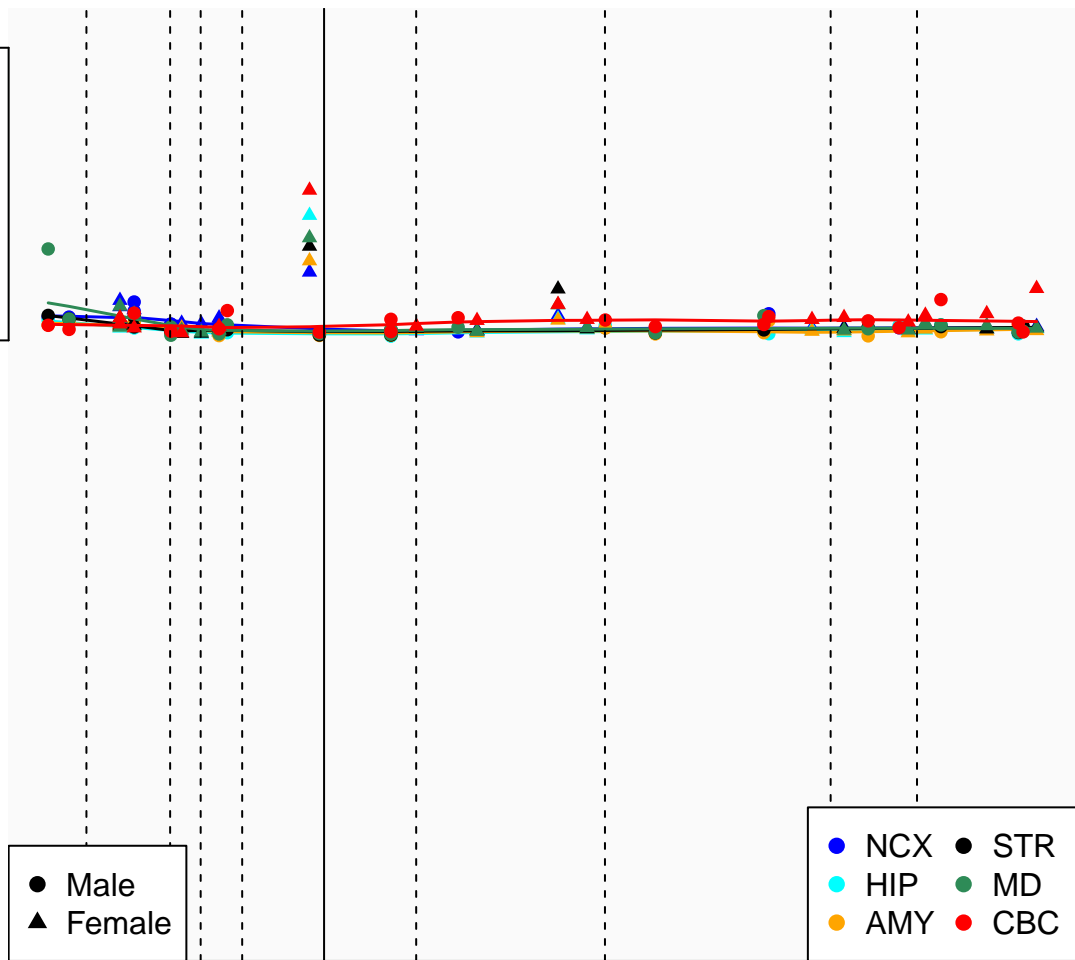

# LINC00477\_ENSG00000197503

Window:

1 2 3 4 5 6 7 8 9

Normalized Log2 RPKM+1

1  
0

● Male  
▲ Female

● NCX ● STR  
● HIP ● MD  
● AMY ● CBC

Age (Days)