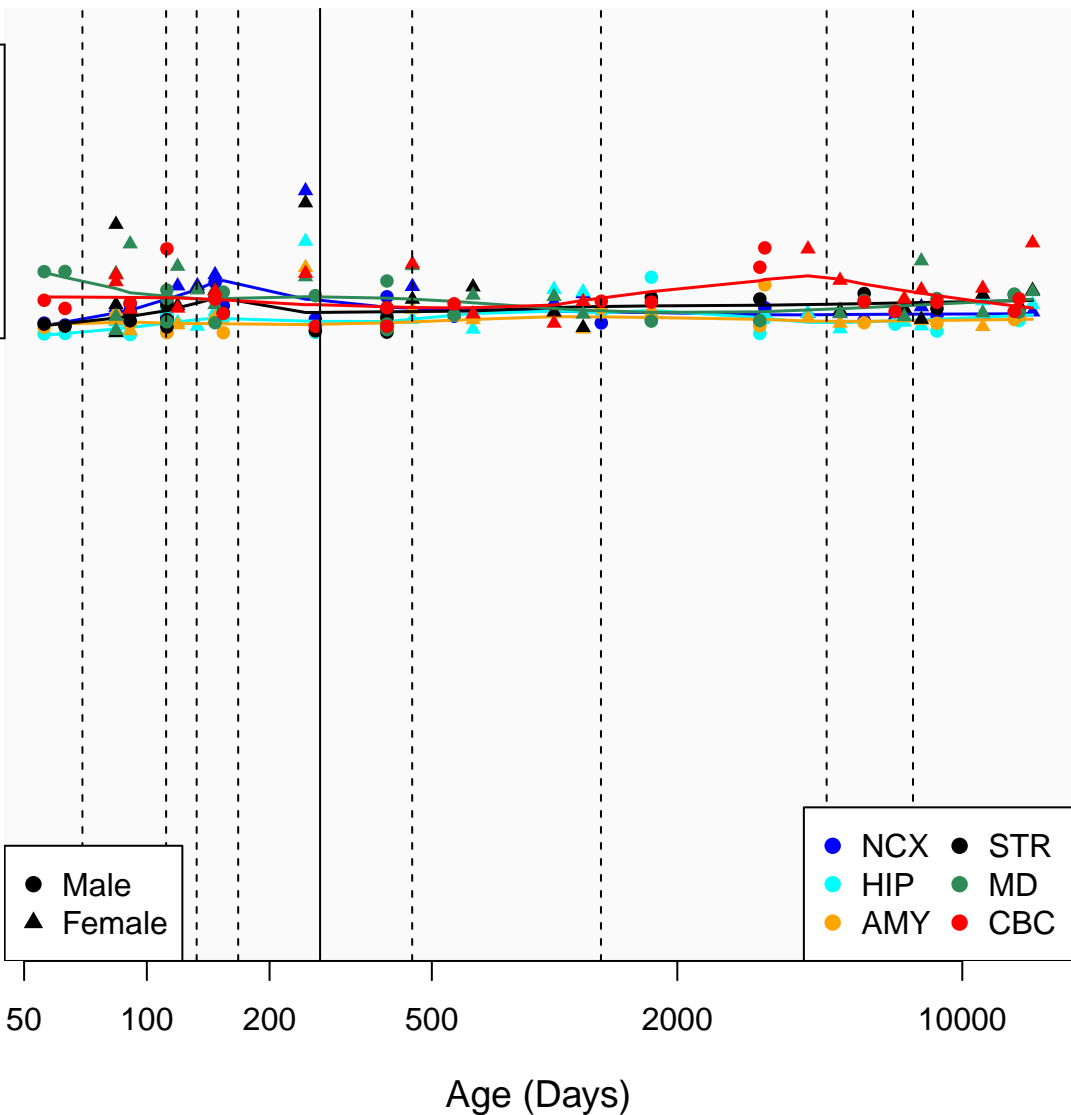

# LINC00504\_ENSG00000248360

Window:

1 2 3 4 5 6 7 8 9

Normalized Log2 RPKM+1

1  
0

● Male  
▲ Female

● NCX ● STR  
● HIP ● MD  
● AMY ● CBC