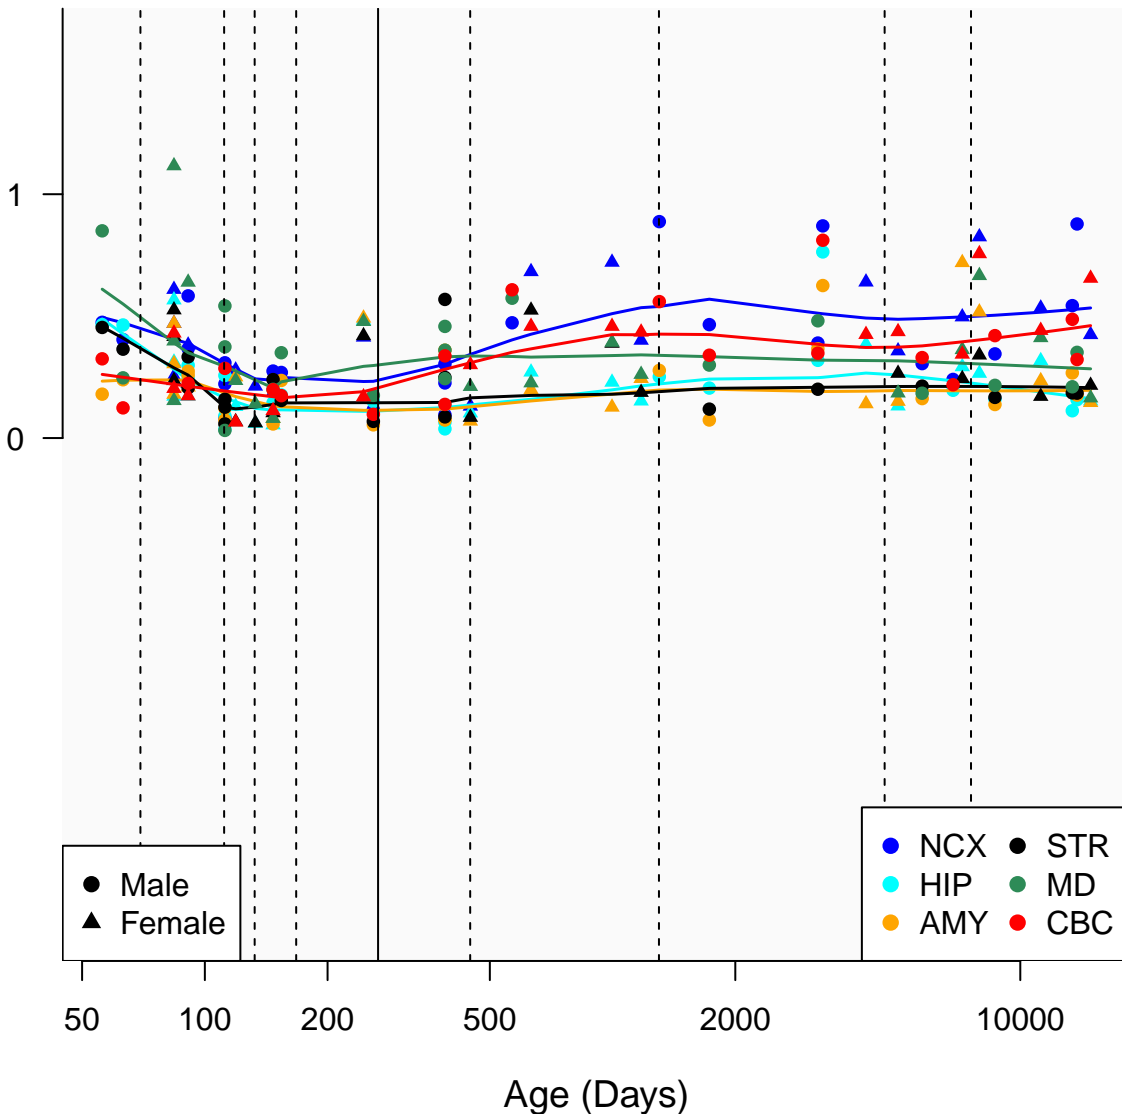

# LINC00508\_ENSG00000256971

Window:

1 2 3 4 5 6 7 8 9

Normalized Log2 RPKM+1

● Male  
▲ Female

● NCX ● STR  
● HIP ● MD  
● AMY ● CBC