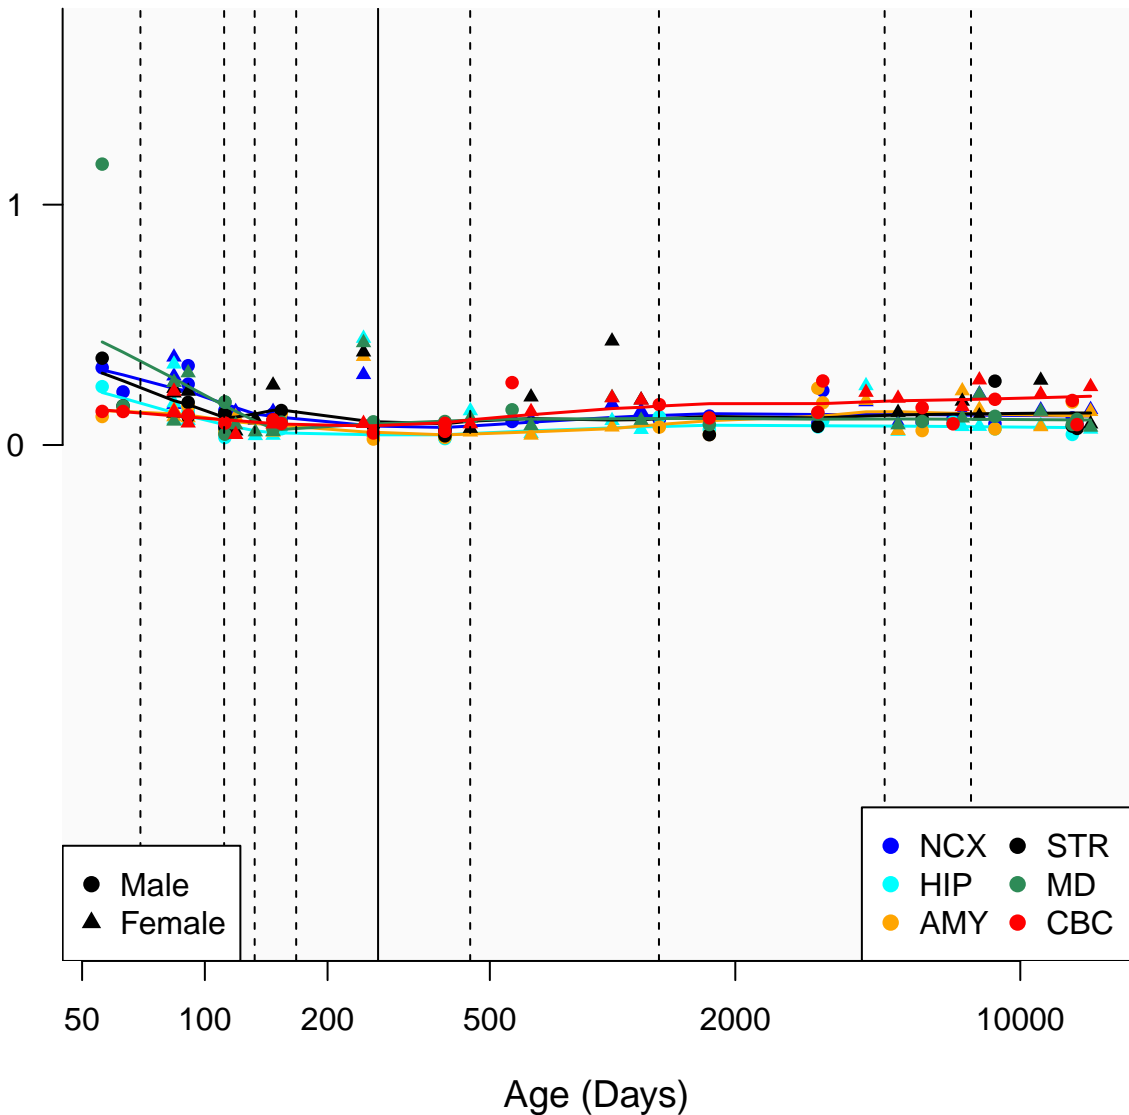

LINC00524_ENSG00000259023

Window:

1 2 3 4 5 6 7 8 9

Normalized Log2 RPKM+1

● Male
▲ Female

● NCX ● STR
● HIP ● MD
● AMY ● CBC