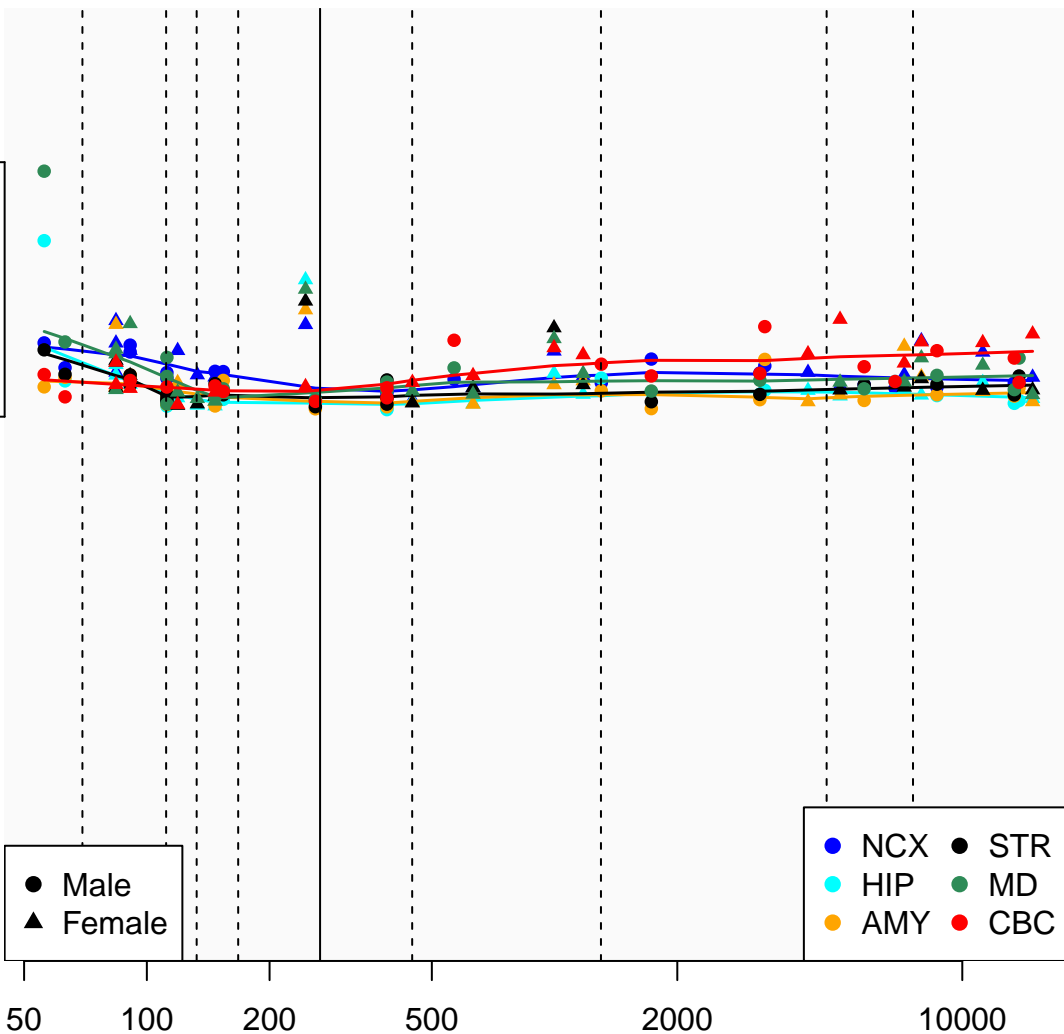

LINC00545_ENSG00000236094

Window:

1 2 3 4 5 6 7 8 9

Normalized Log2 RPKM+1

1
0

● Male
▲ Female

● NCX ● STR
● HIP ● MD
● AMY ● CBC

Age (Days)