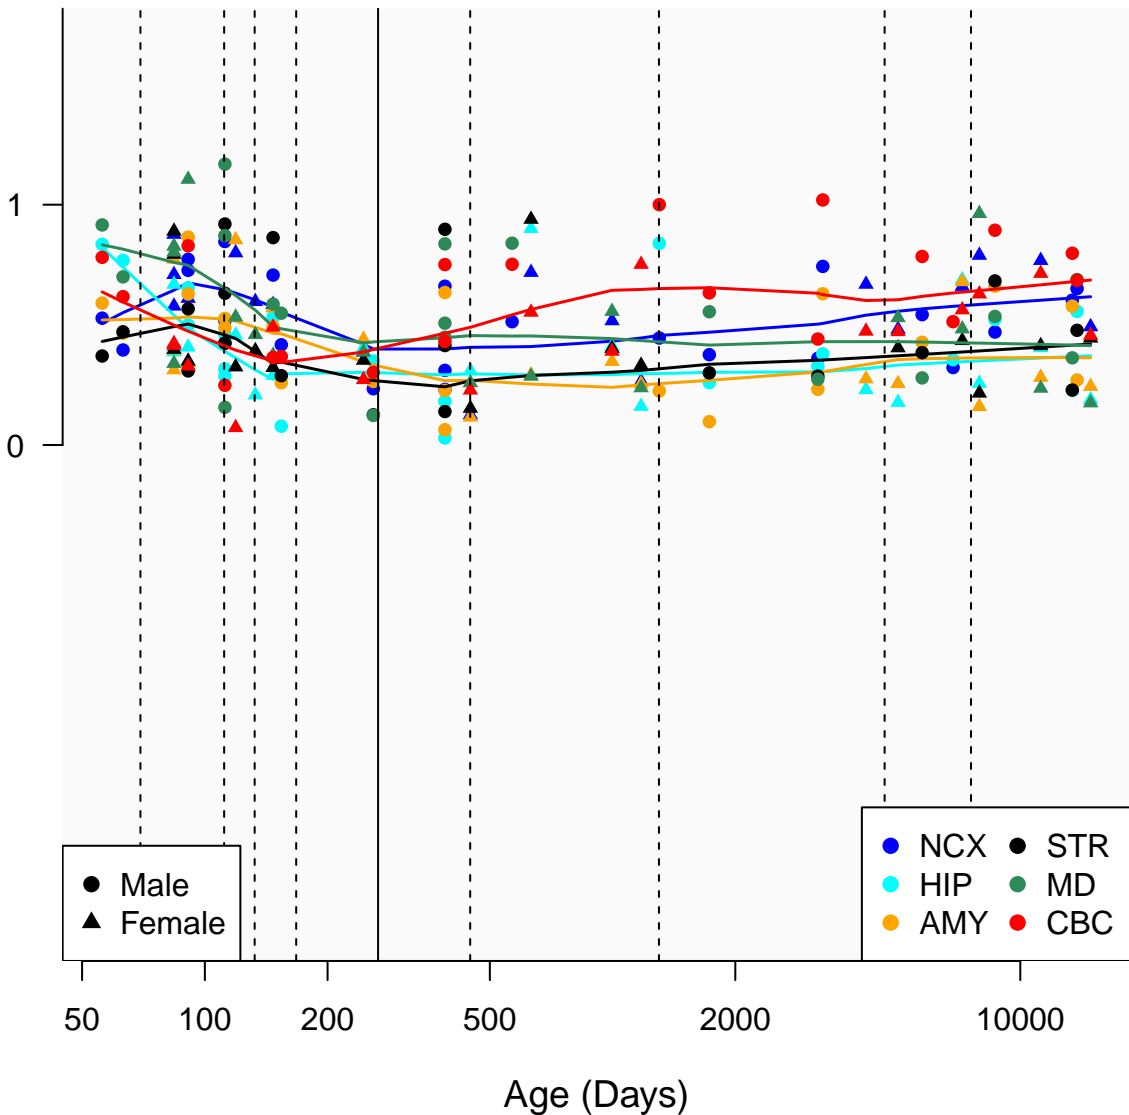

# LINC00568\_ENSG00000228126

Window:

1 2 3 4 5 6 7 8 9

Normalized Log2 RPKM+1

● Male  
▲ Female

● NCX ● STR  
● HIP ● MD  
● AMY ● CBC