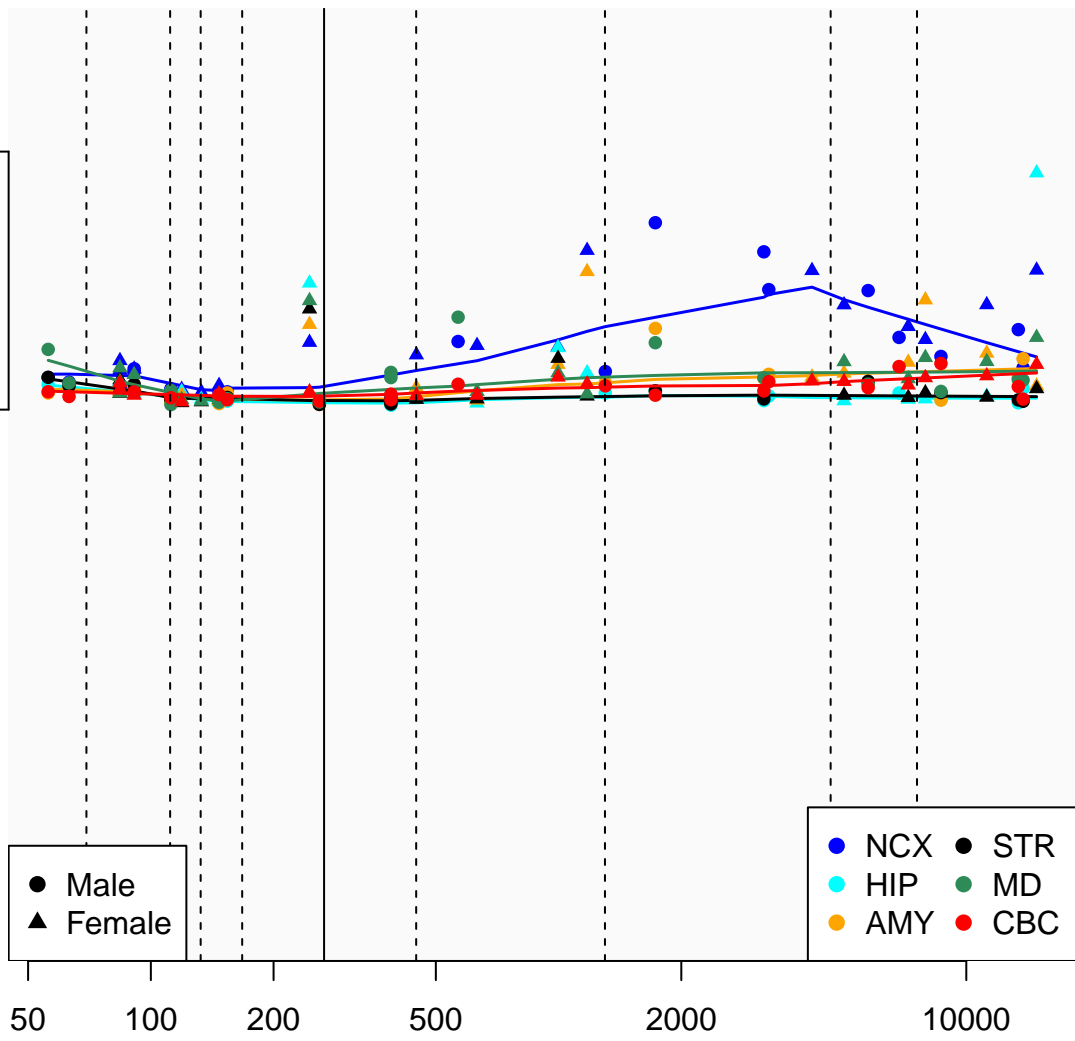

LINC00592_ENSG00000258279

Window:

1 2 3 4 5 6 7 8 9

Normalized Log2 RPKM+1

1
0

● Male
▲ Female

● NCX ● STR
● HIP ● MD
● AMY ● CBC

Age (Days)