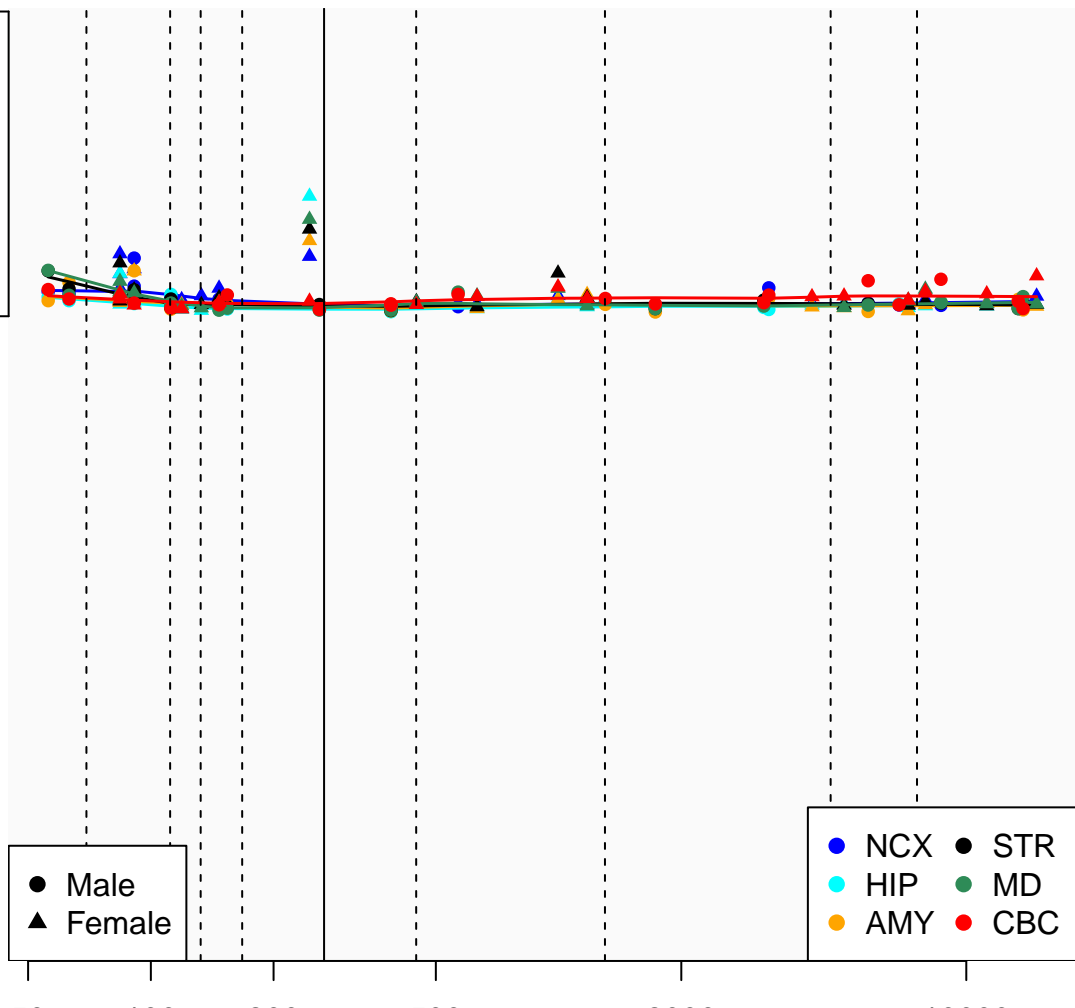

LINC00593_ENSG00000259703

Window:

1 2 3 4 5 6 7 8 9

Normalized Log2 RPKM+1

1
0

50 100 200 500 2000 10000

Age (Days)