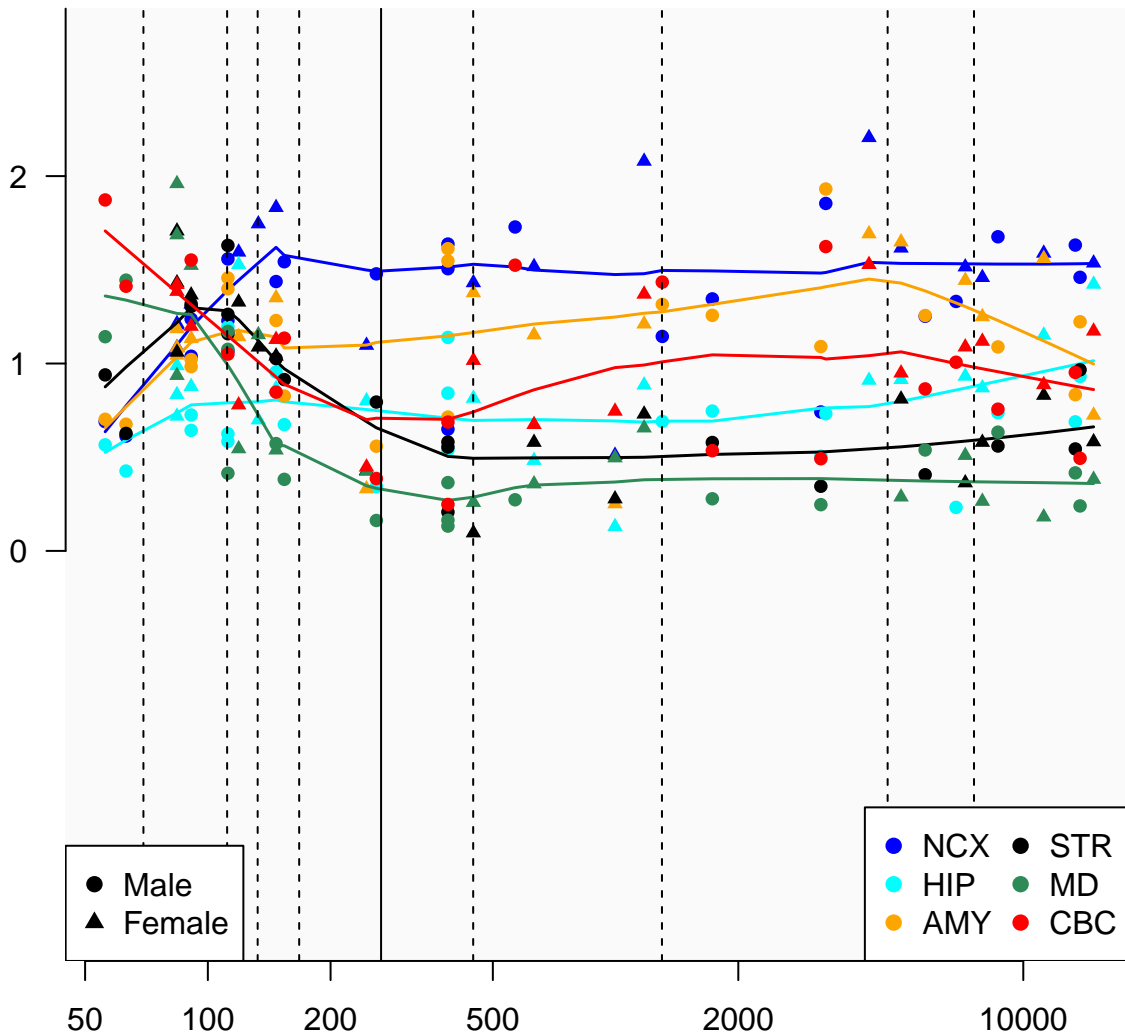

# LINC00622\_ENSG00000260941

Window:

1 2 3 4 5 6 7 8 9

Normalized Log<sub>2</sub> RPKM+1

● Male  
▲ Female

● NCX ● STR  
● HIP ● MD  
● AMY ● CBC