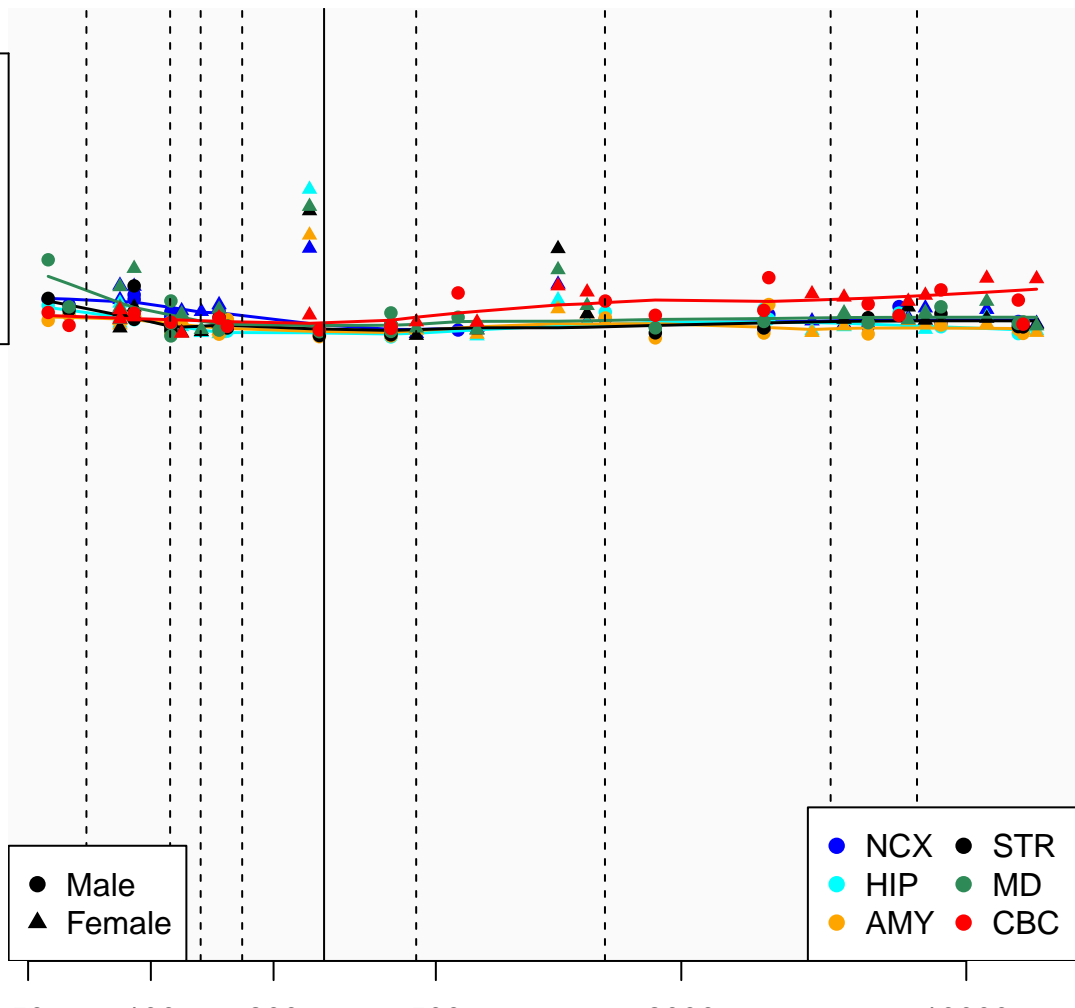

# LINC00633\_ENSG00000224107

Window:

1 2 3 4 5 6 7 8 9

Normalized Log2 RPKM+1

1  
0

● Male  
▲ Female

● NCX ● STR  
● HIP ● MD  
● AMY ● CBC

Age (Days)