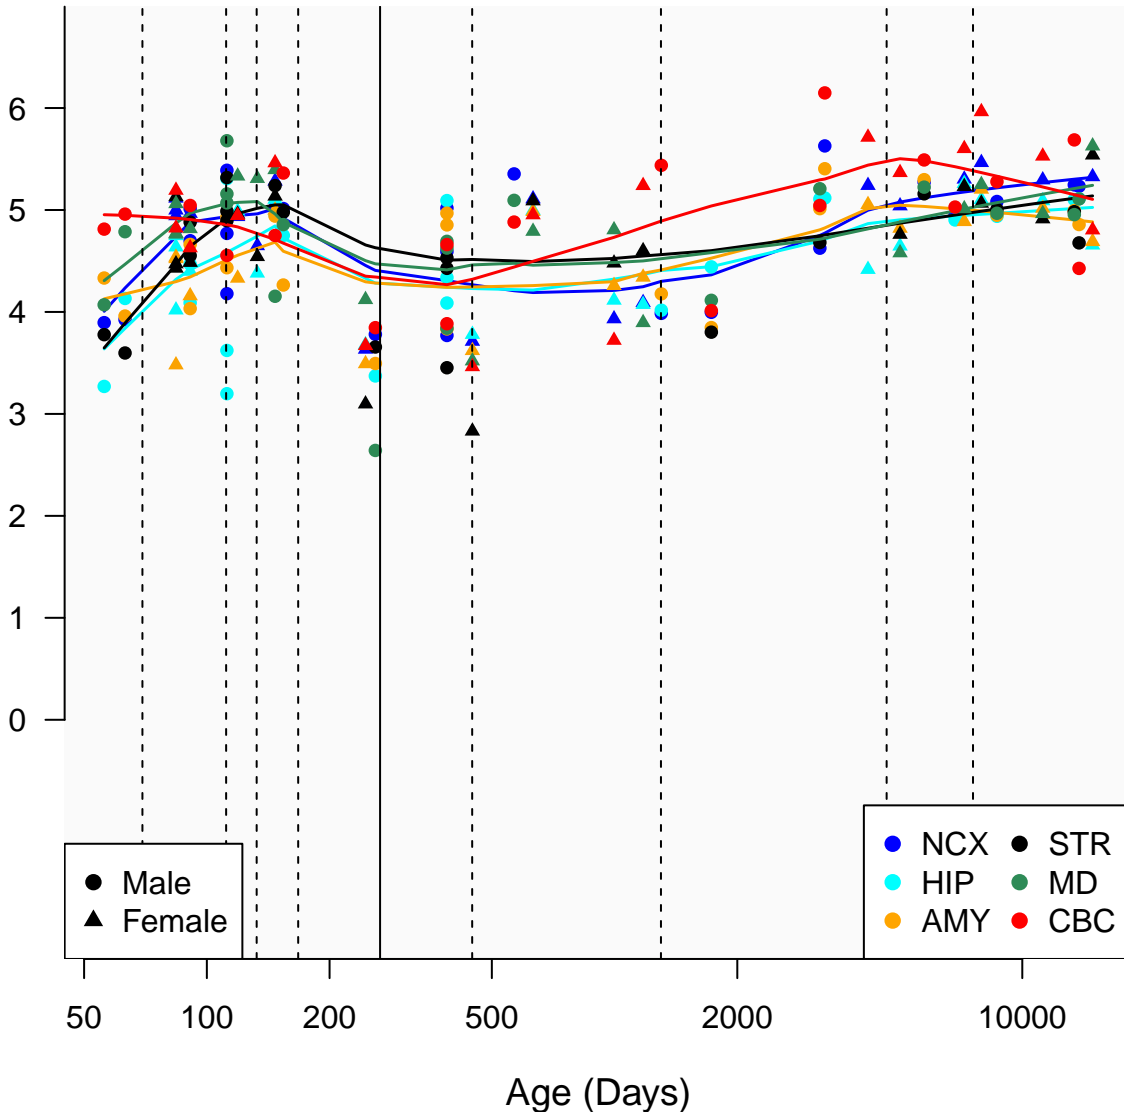

# LINC00641\_ENSG00000258441

Window:

1 2 3 4 5 6 7 8 9

Normalized Log<sub>2</sub> RPKM+1

● Male  
▲ Female

● NCX ● STR  
● HIP ● MD  
● AMY ● CBC