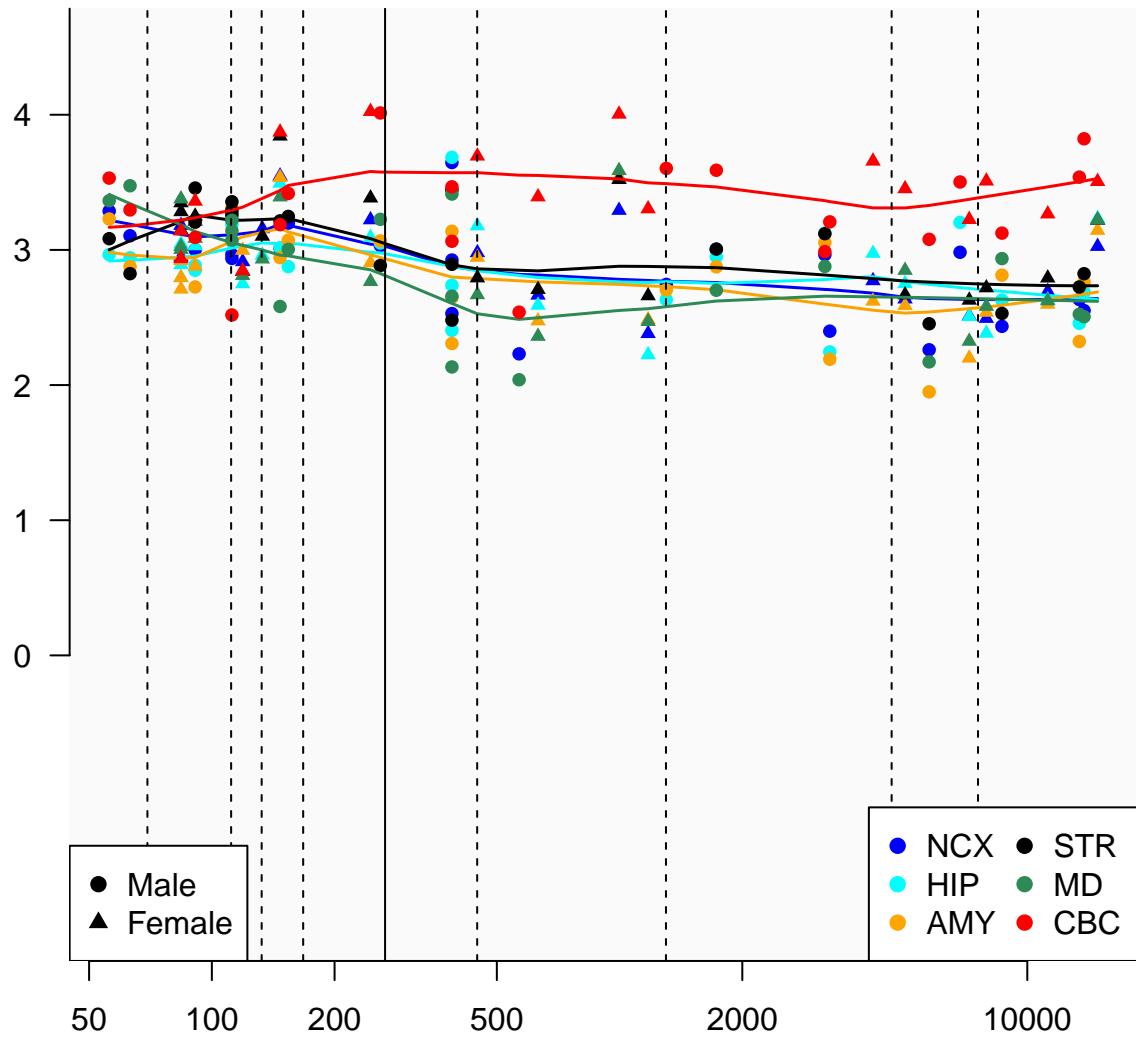

# LINC00667\_ENSG00000263753

Window:

1 2 3 4 5 6 7 8 9

Normalized Log2 RPKM+1

● Male  
▲ Female

● NCX ● STR  
● HIP ● MD  
● AMY ● CBC

Age (Days)