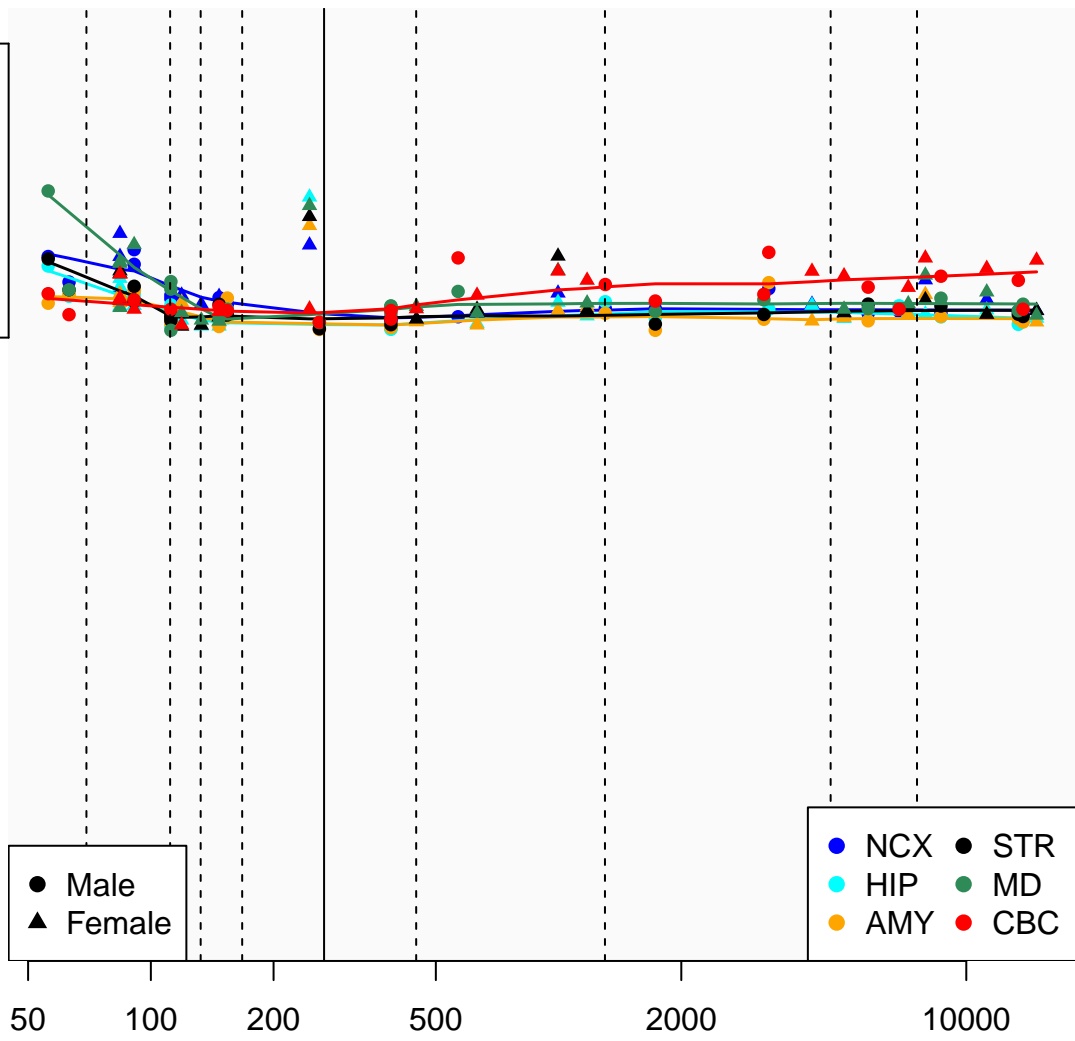

LINC00685_ENSGR0000226179

Window:

1 2 3 4 5 6 7 8 9

Normalized Log2 RPKM+1

1
0

● Male
▲ Female

● NCX ● STR
● HIP ● MD
● AMY ● CBC

Age (Days)