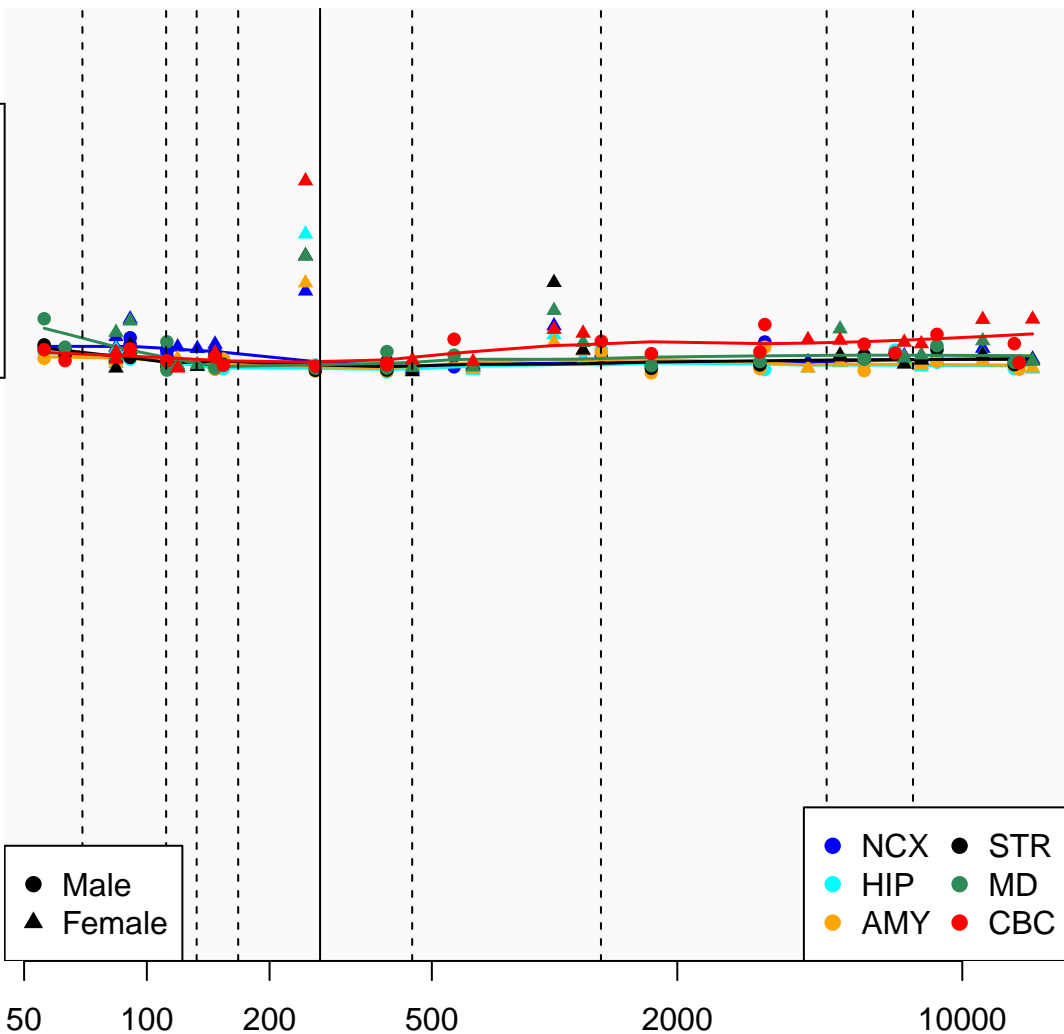

LINC00692_ENSG00000230891

Window:

1 2 3 4 5 6 7 8 9

Normalized Log2 RPKM+1

1
0

● Male
▲ Female

● NCX ● STR
● HIP ● MD
● AMY ● CBC

Age (Days)