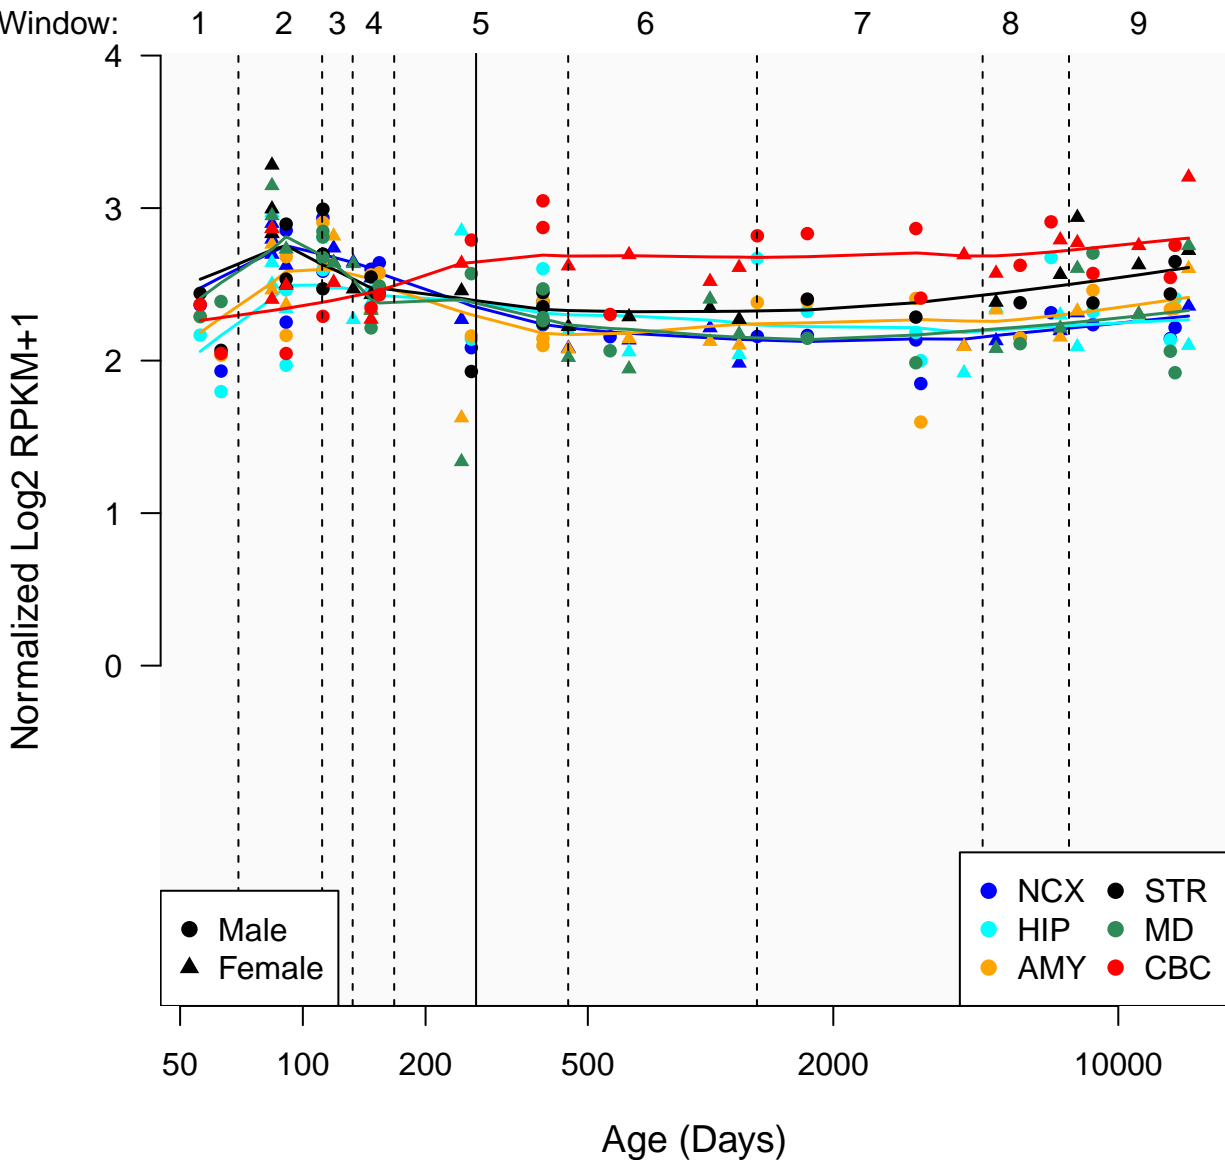

# LINC00909\_ENSG00000264247

Window:

● Male  
▲ Female

● NCX ● STR  
● HIP ● MD  
● AMY ● CBC