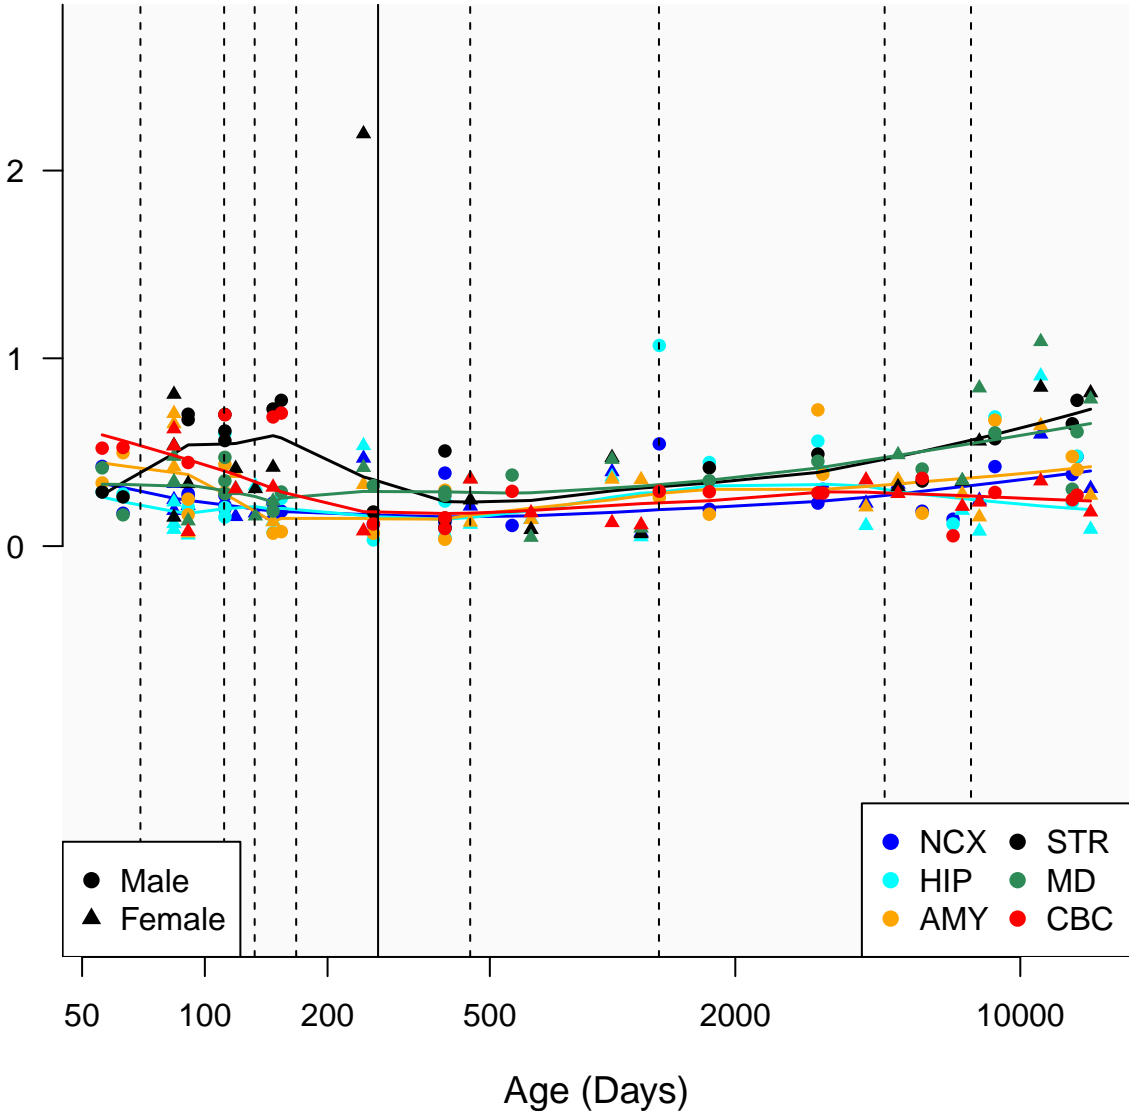

# LINC00920\_ENSG00000246898

Window:

1 2 3 4 5 6 7 8 9

Normalized Log2 RPKM+1

● Male  
▲ Female

● NCX ● STR  
● HIP ● MD  
● AMY ● CBC