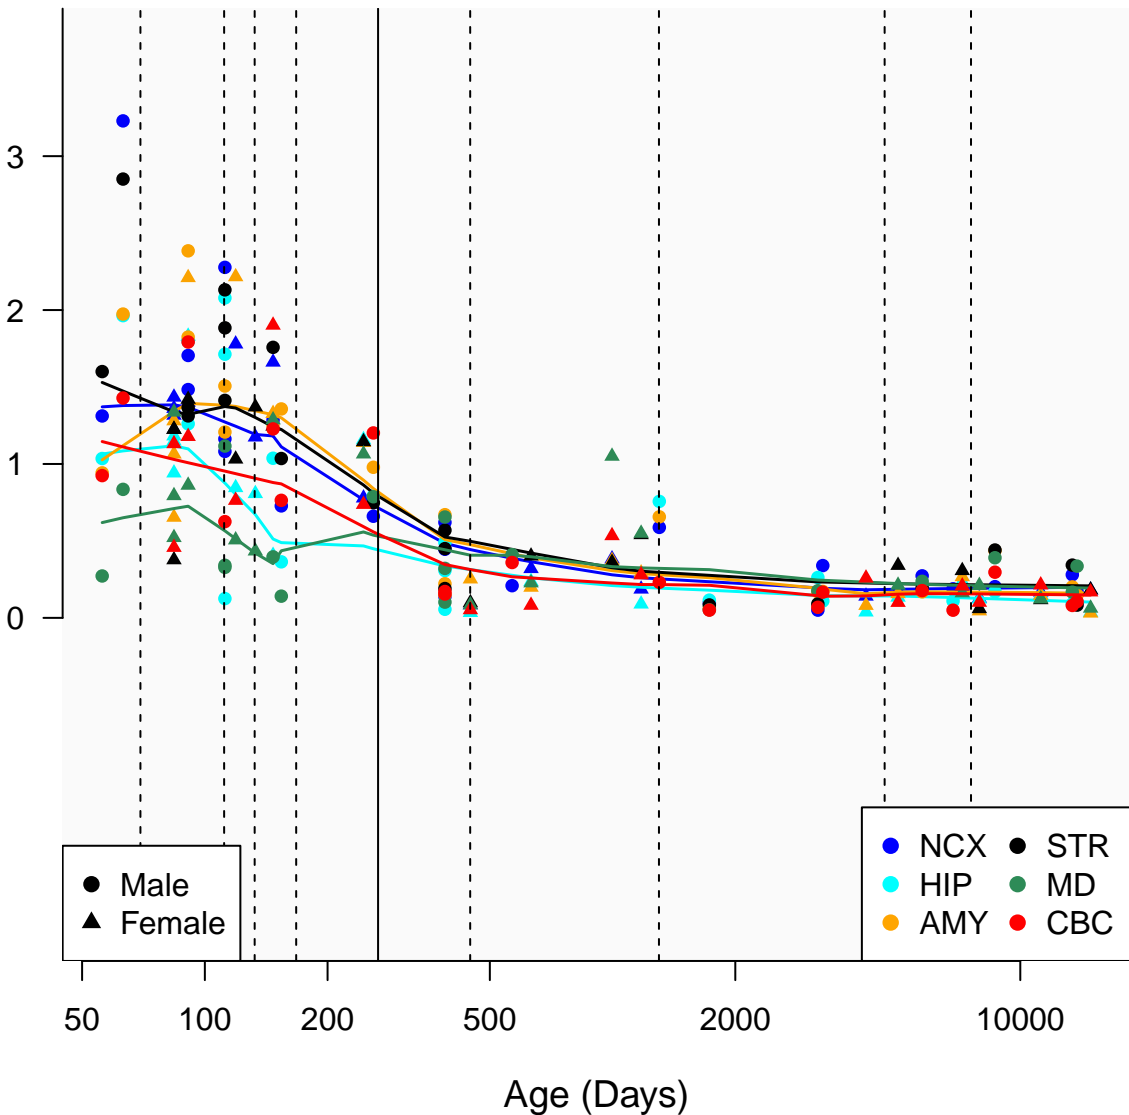

# LINC00928\_ENSG00000259218

Window:

1 2 3 4 5 6 7 8 9

Normalized Log2 RPKM+1

50 100 200 500 2000 10000

Age (Days)