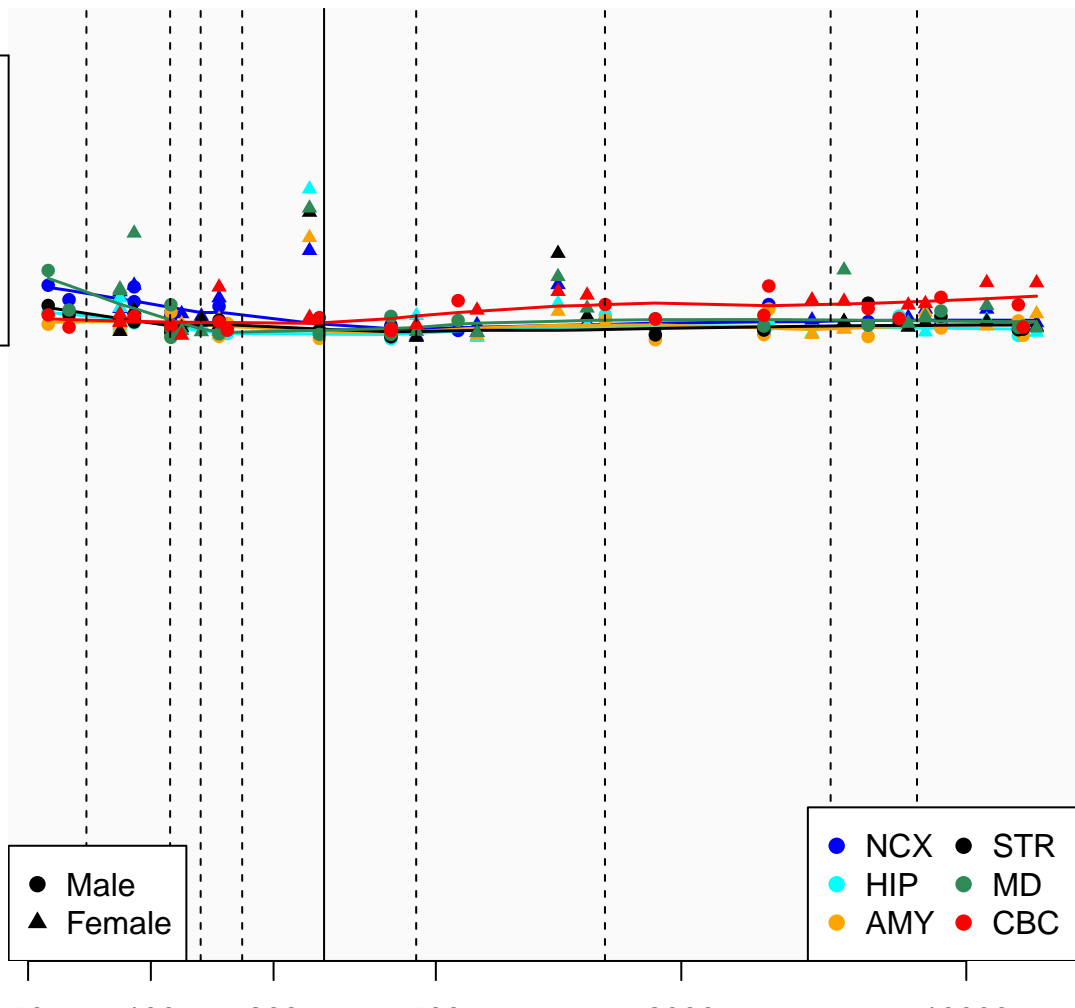

LINC01031_ENSG00000232077

Window:

1 2 3 4 5 6 7 8 9

Normalized Log2 RPKM+1

1
0

● Male
▲ Female

● NCX ● STR
● HIP ● MD
● AMY ● CBC

Age (Days)