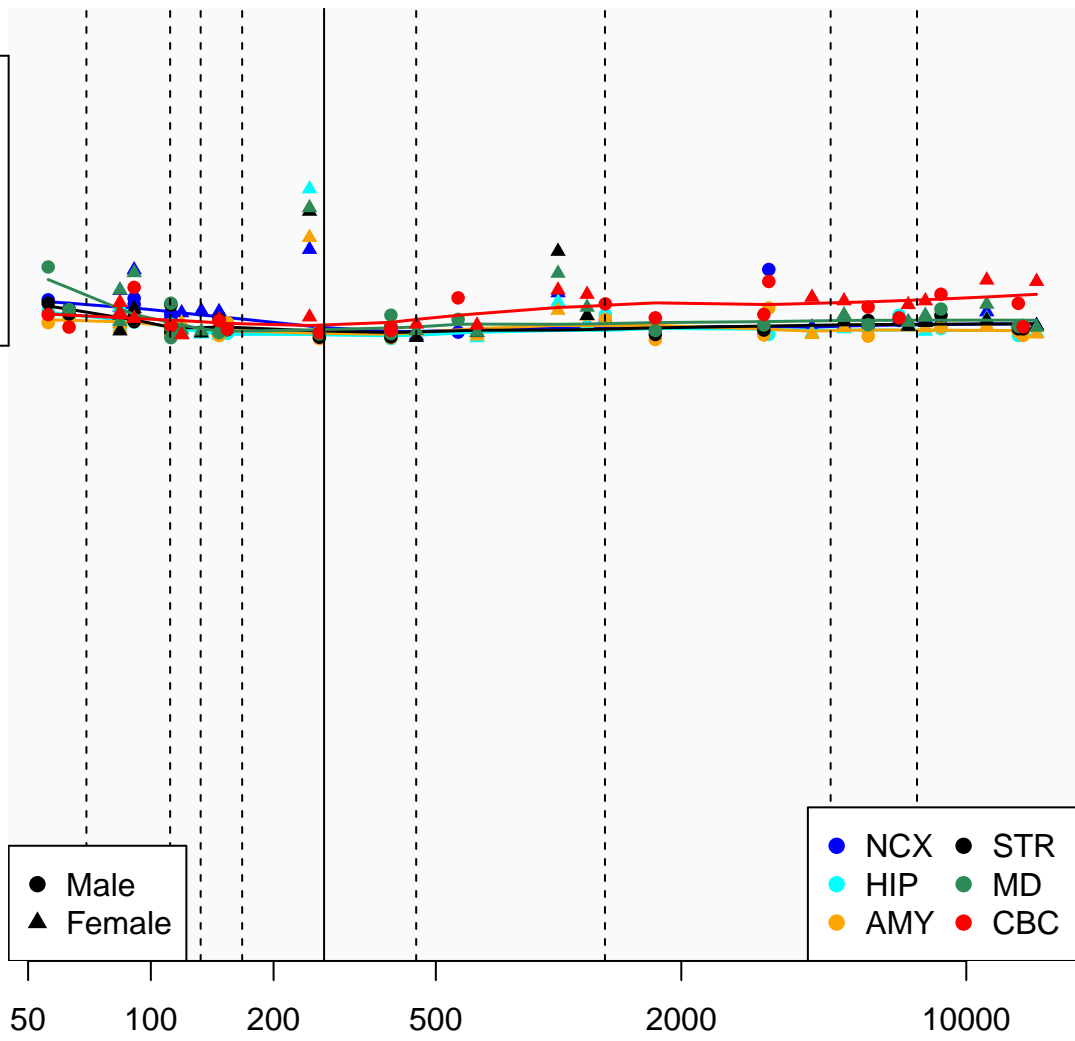

LINC01049_ENSG00000234384

Window:

1 2 3 4 5 6 7 8 9

Normalized Log2 RPKM+1

1
0

● Male
▲ Female

● NCX ● STR
● HIP ● MD
● AMY ● CBC

Age (Days)