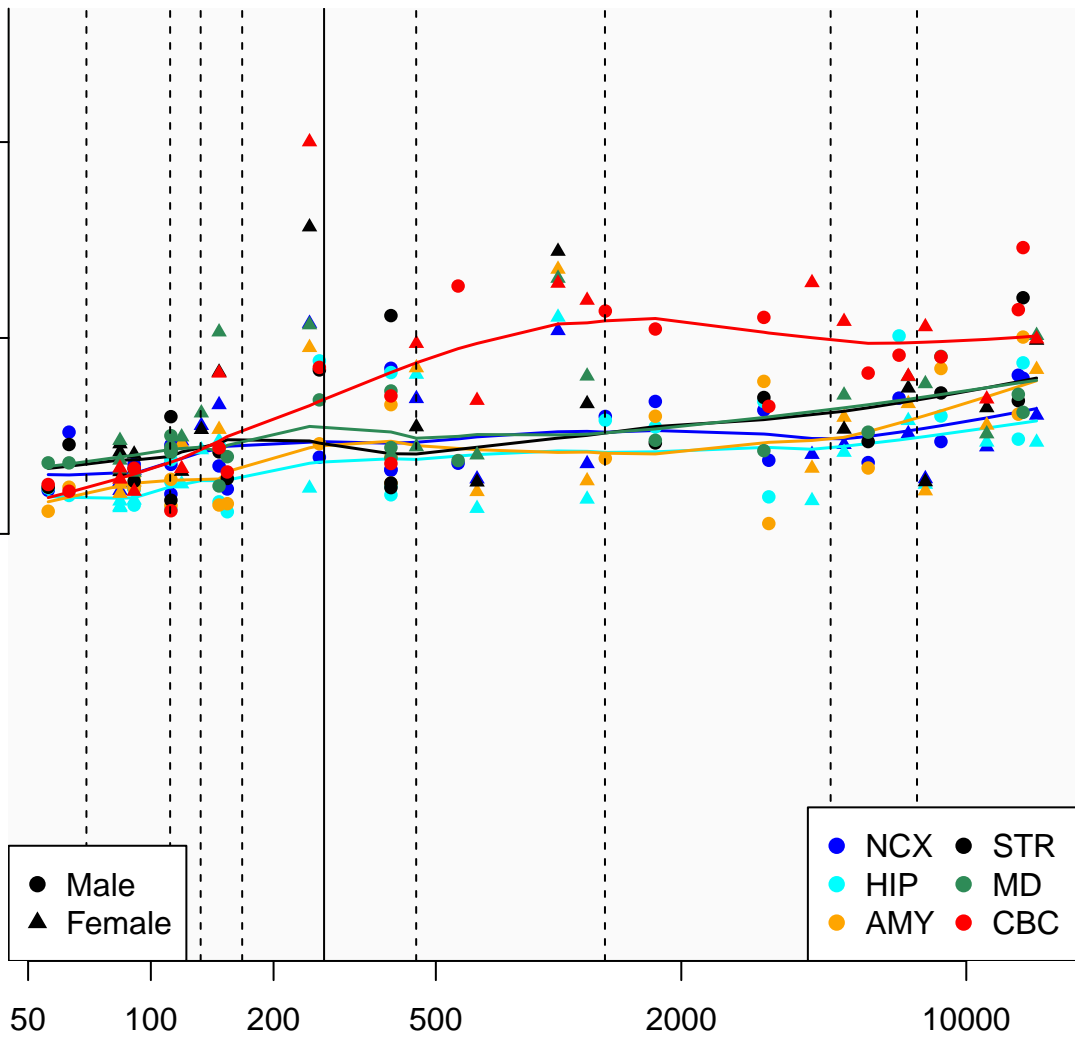

LINC01125_ENSG00000228486

Window:

1 2 3 4 5 6 7 8 9

Normalized Log2 RPKM+1

● Male
▲ Female

● NCX ● STR
● HIP ● MD
● AMY ● CBC

Age (Days)