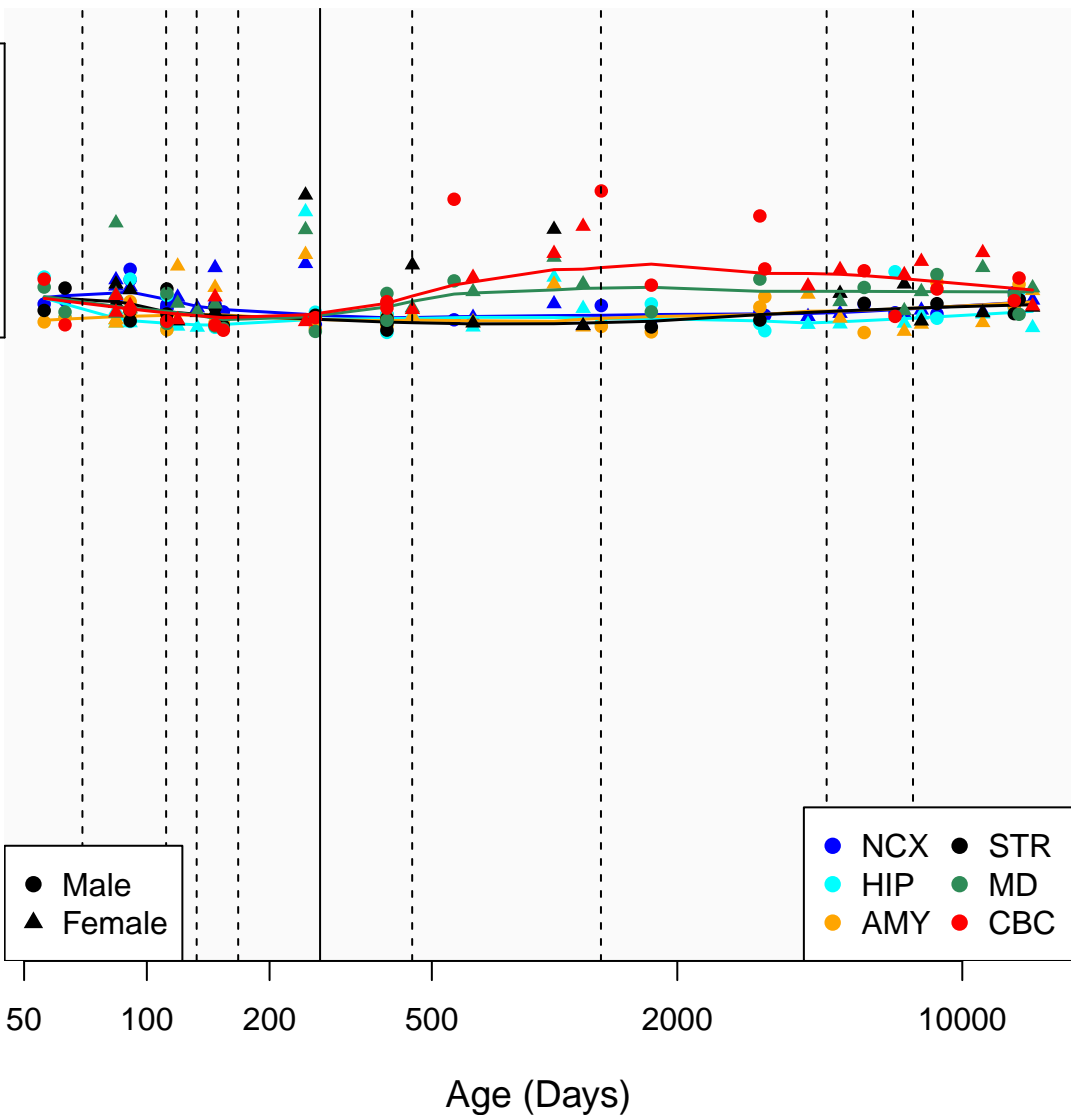

# LINC01160\_ENSG00000231346

Window:

1 2 3 4 5 6 7 8 9

Normalized Log2 RPKM+1

1  
0

● Male  
▲ Female

● NCX ● STR  
● HIP ● MD  
● AMY ● CBC