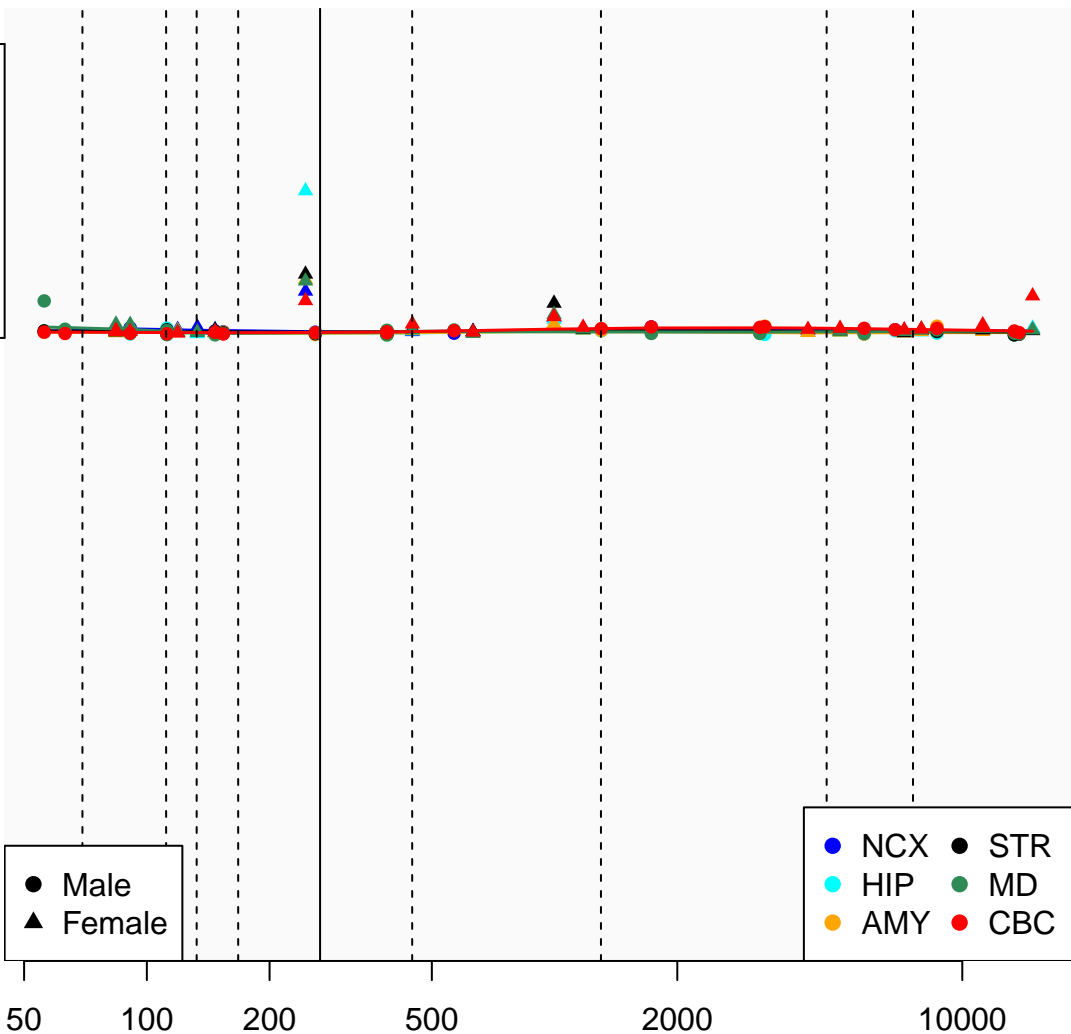

LINC01297_ENSG00000274827

Window:

1 2 3 4 5 6 7 8 9

Normalized Log2 RPKM+1

1
0

● Male
▲ Female

● NCX ● STR
● HIP ● MD
● AMY ● CBC

Age (Days)