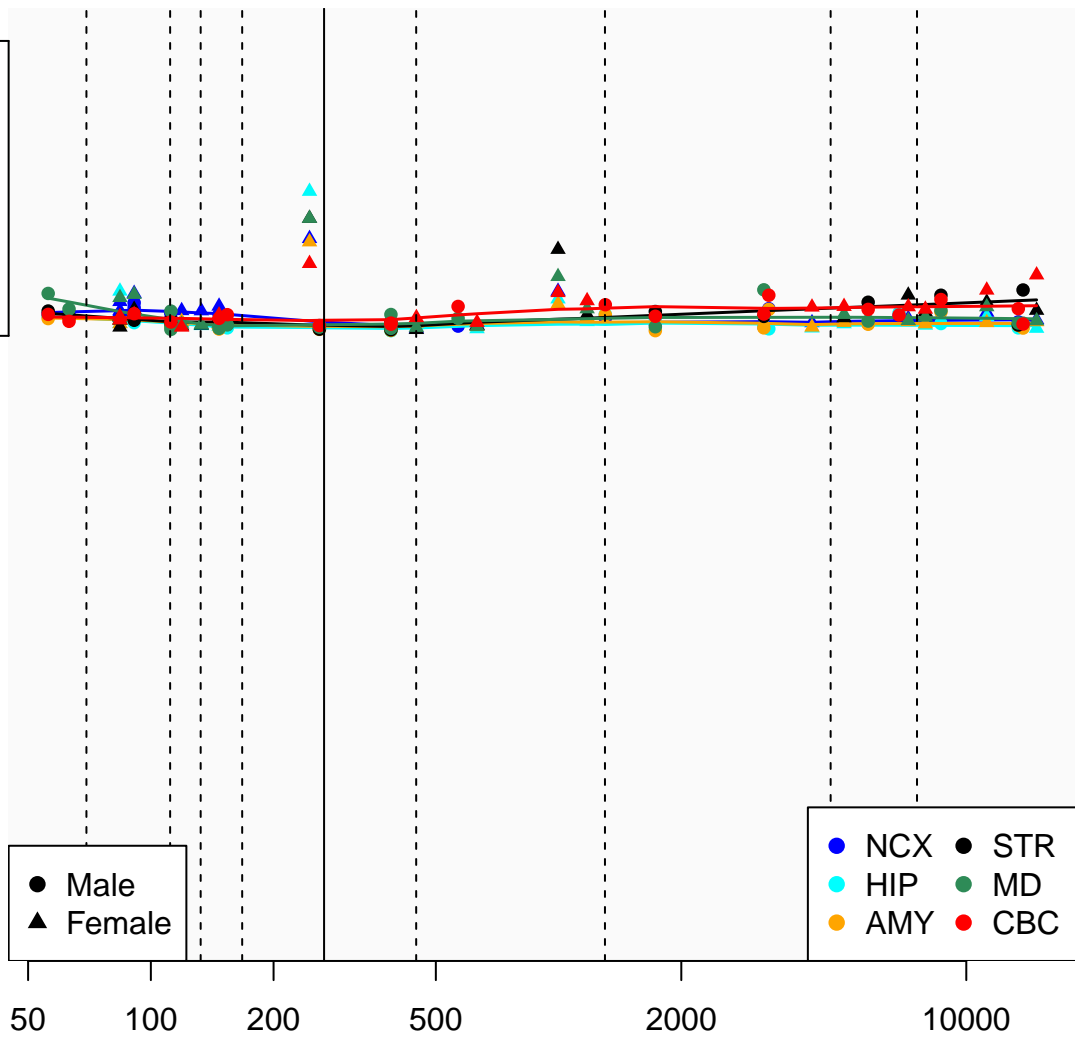

LINC01312_ENSG00000223586

Window:

1 2 3 4 5 6 7 8 9

Normalized Log2 RPKM+1

1
0

● Male
▲ Female

● NCX ● STR
● HIP ● MD
● AMY ● CBC

Age (Days)