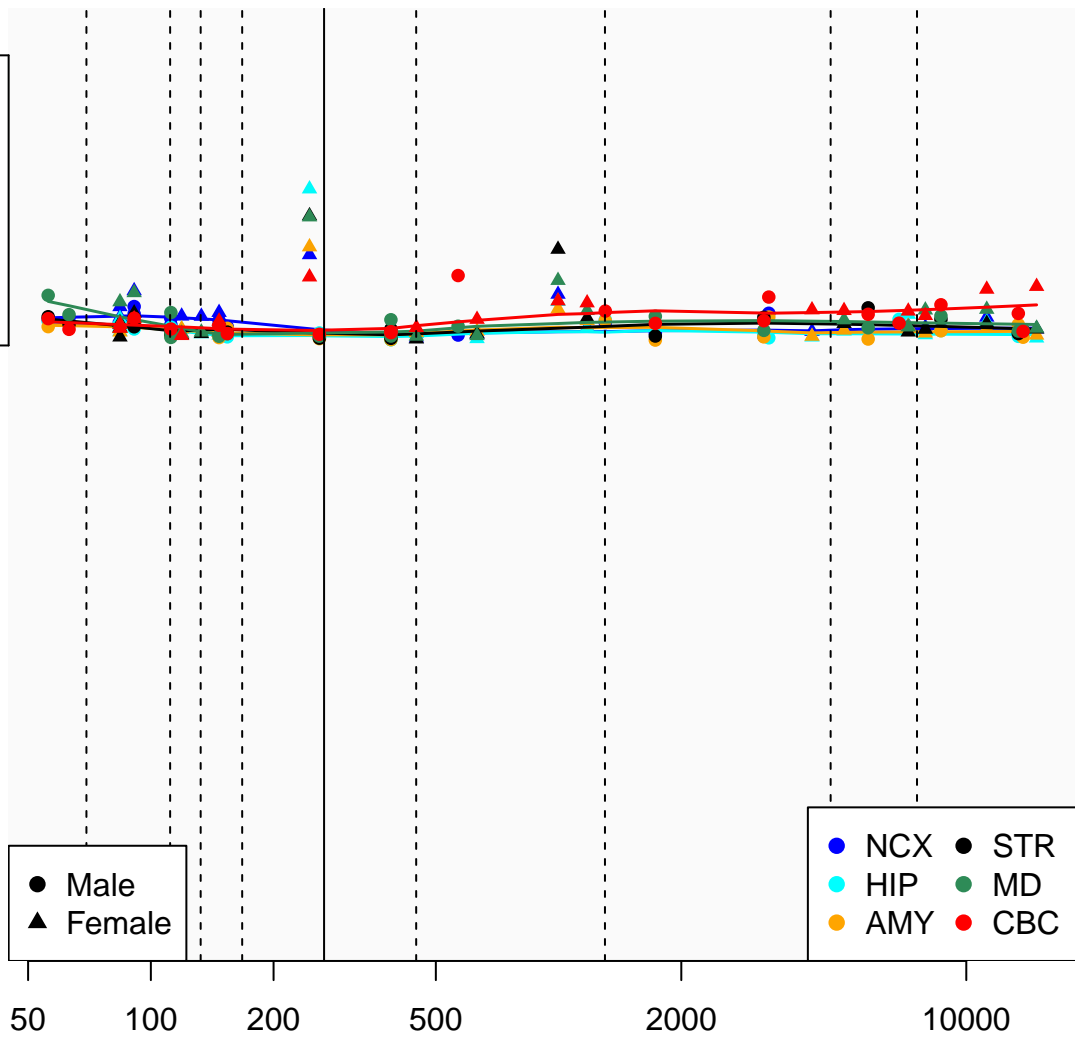

LINC01448_ENSG00000238284

Window:

1 2 3 4 5 6 7 8 9

Normalized Log2 RPKM+1

1
0

● Male
▲ Female

● NCX ● STR
● HIP ● MD
● AMY ● CBC

Age (Days)