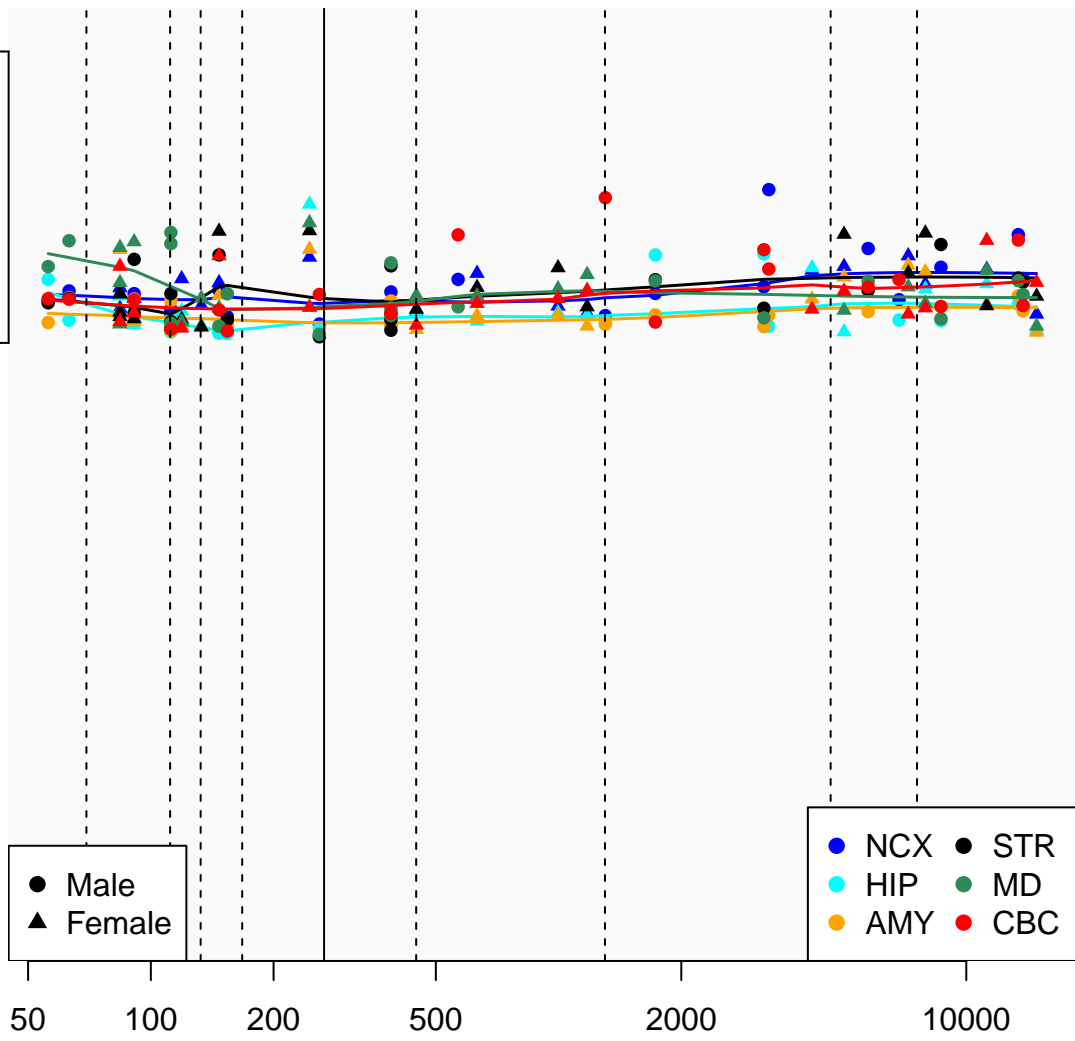

LINC01494_ENSG00000228135

Window:

1 2 3 4 5 6 7 8 9

Normalized Log2 RPKM+1

1
0

● Male
▲ Female

● NCX ● STR
● HIP ● MD
● AMY ● CBC

Age (Days)