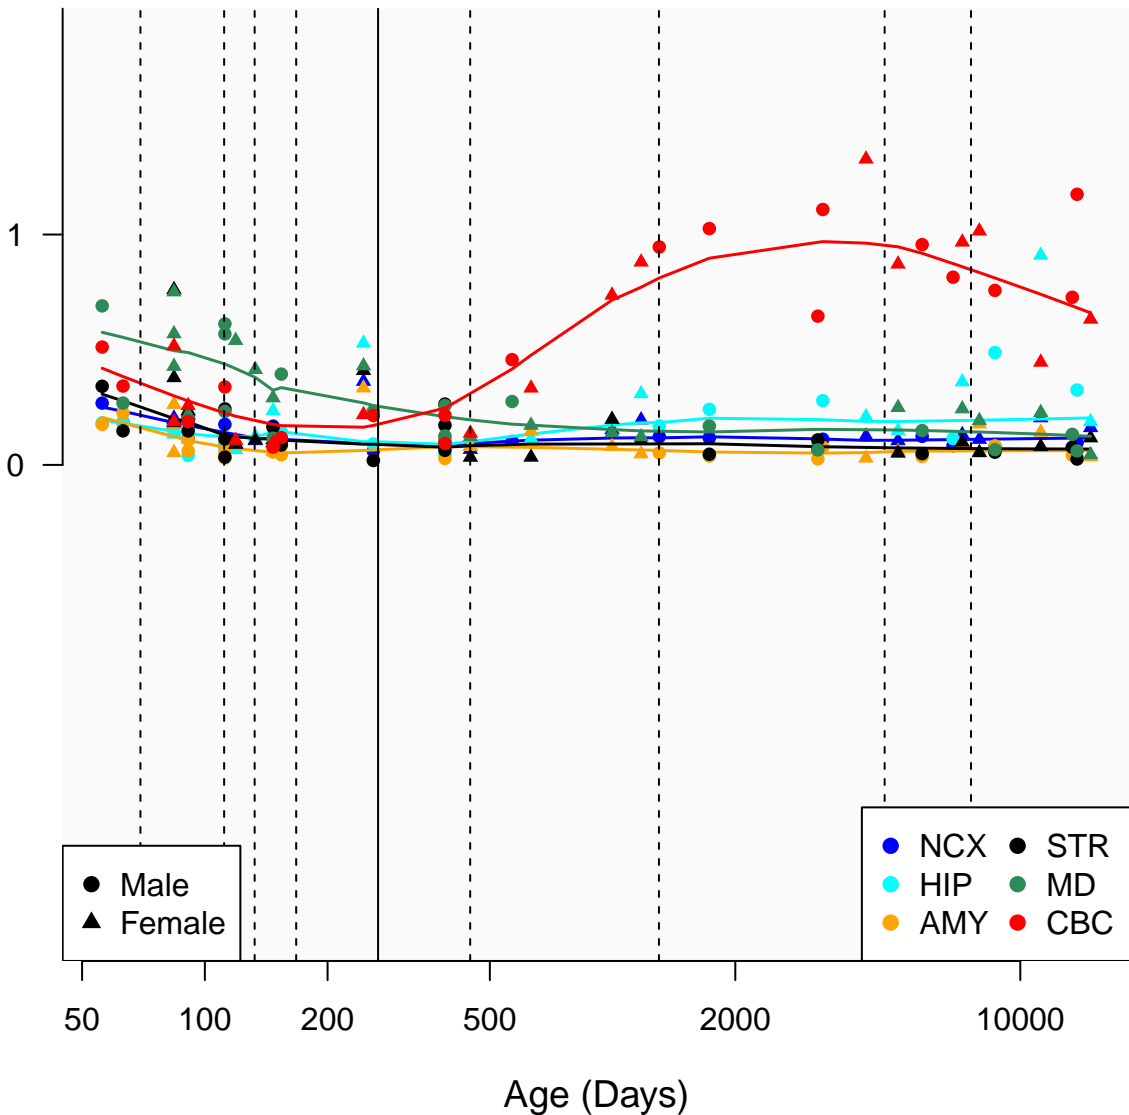

# LINC01508\_ENSG00000231107

Window:

1 2 3 4 5 6 7 8 9

Normalized Log<sub>2</sub> RPKM+1

● Male  
▲ Female

● NCX ● STR  
● HIP ● MD  
● AMY ● CBC