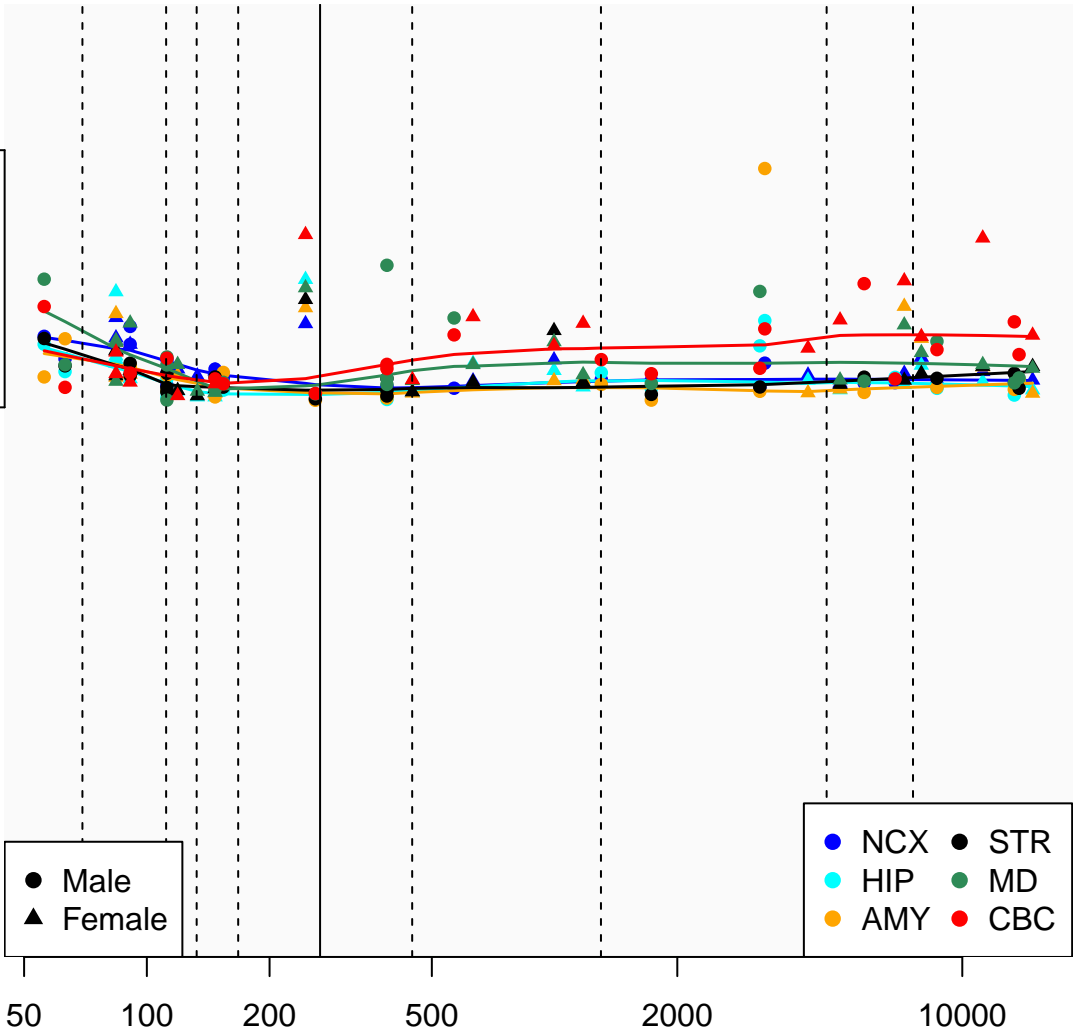

LINC01522_ENSG00000237423

Window:

1 2 3 4 5 6 7 8 9

Normalized Log2 RPKM+1

1
0

● Male
▲ Female

● NCX ● STR
● HIP ● MD
● AMY ● CBC

Age (Days)