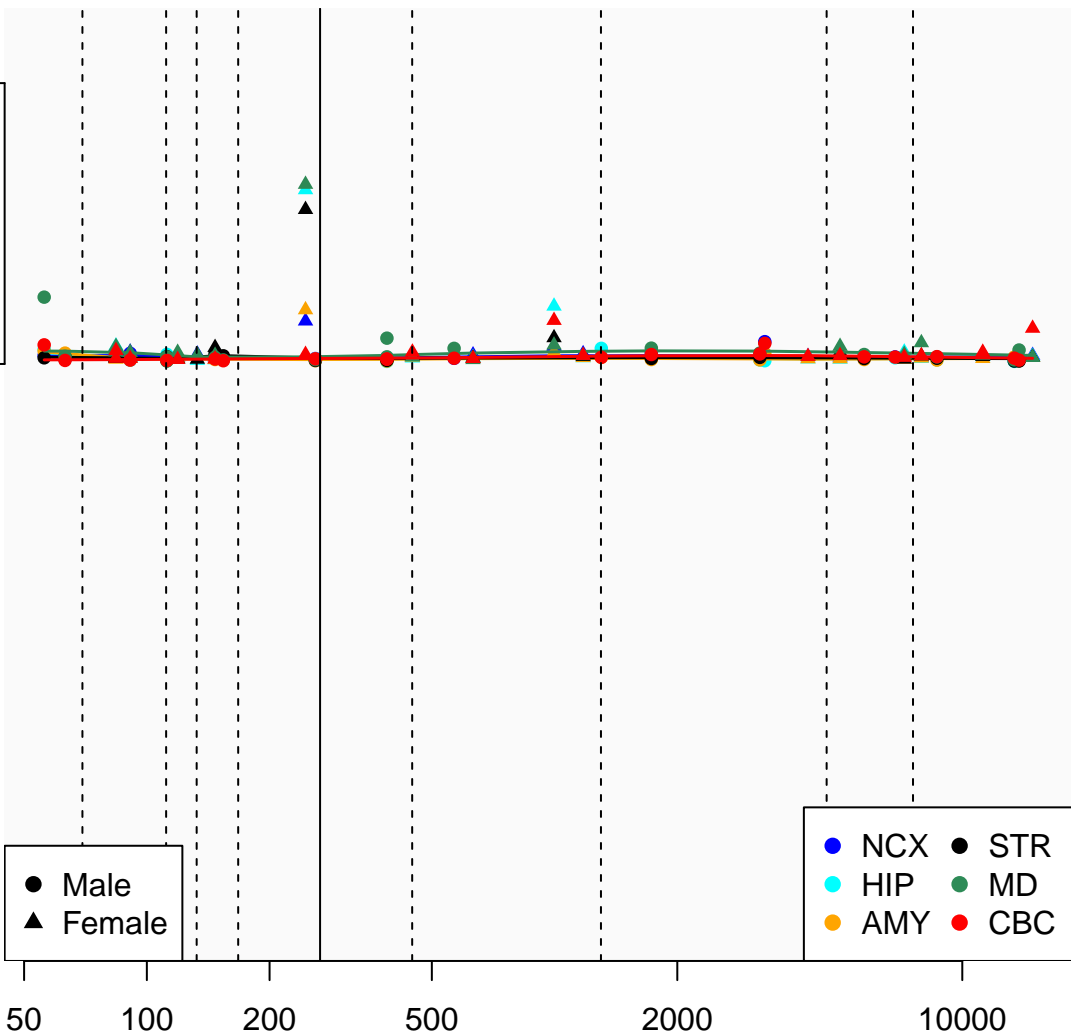

# LINC01524\_ENSG00000234948

Window:

1 2 3 4 5 6 7 8 9

Normalized Log2 RPKM+1

1  
0

● Male  
▲ Female

● NCX ● STR  
● HIP ● MD  
● AMY ● CBC