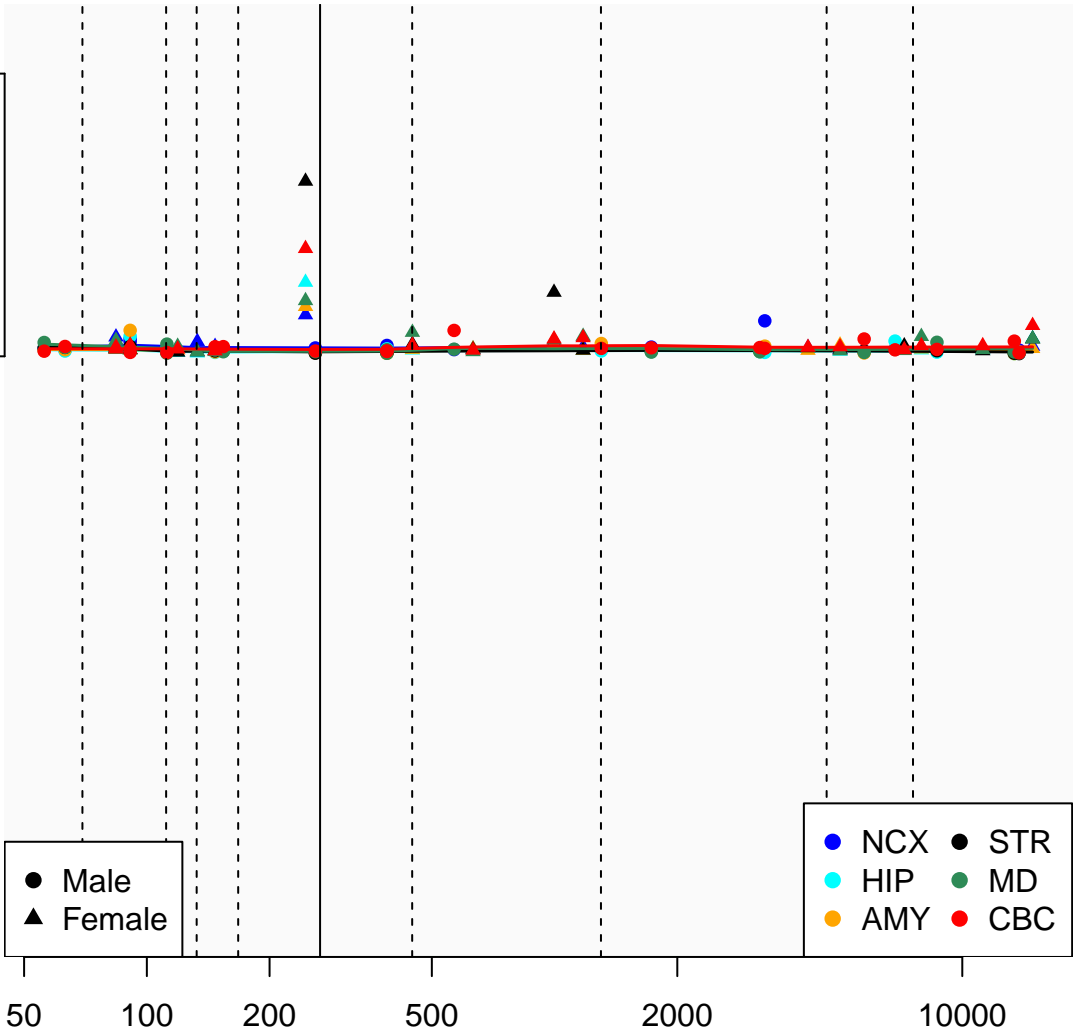

# LINC01531\_ENSG00000205786

Window:

1 2 3 4 5 6 7 8 9

Normalized Log2 RPKM+1

1  
0

Age (Days)