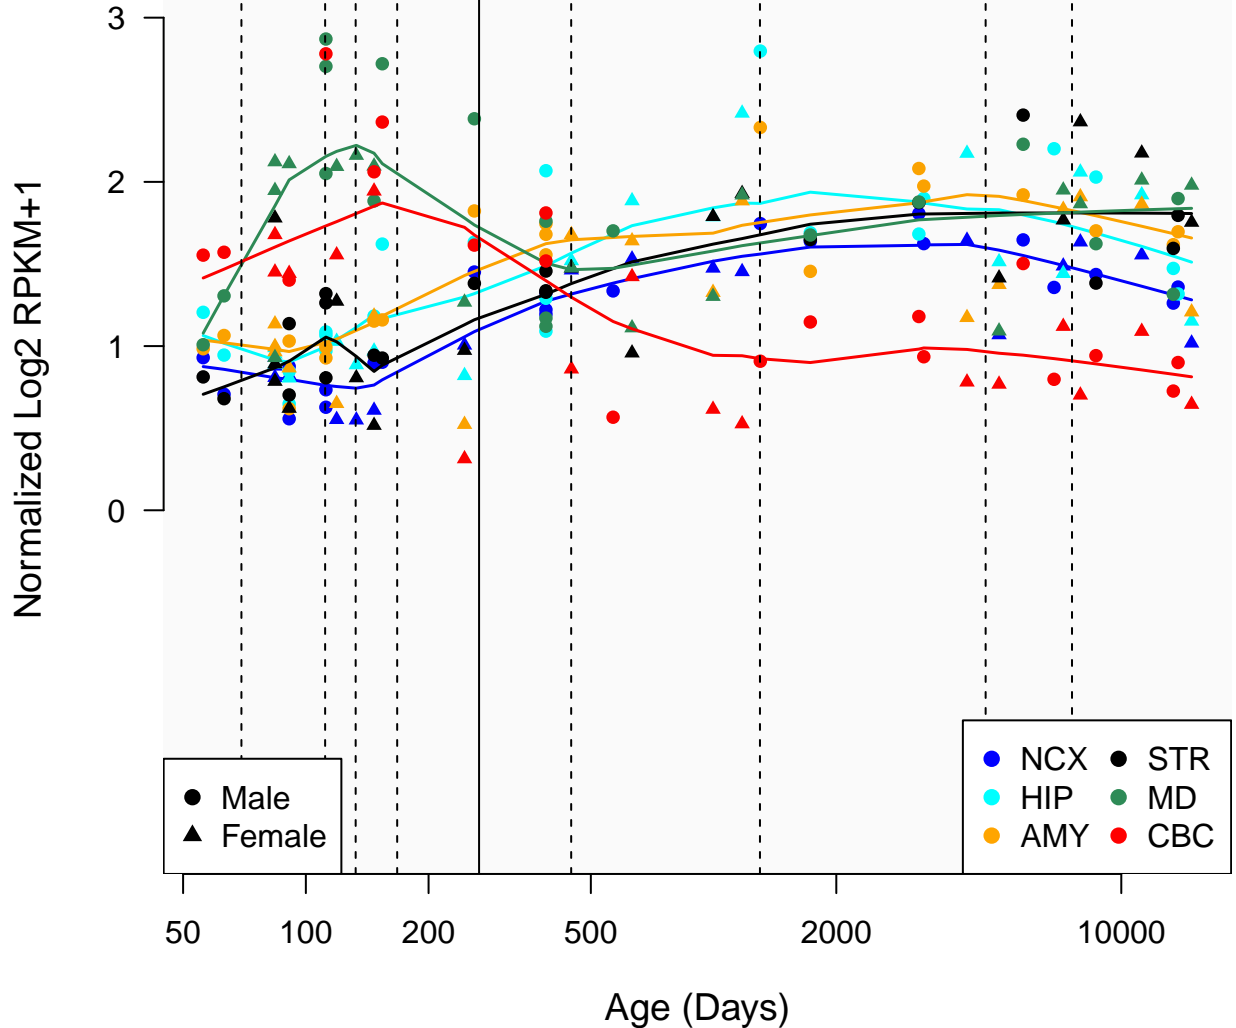

LPCAT2_ENSG00000087253

Window:

1 2 3 4 5 6 7 8 9

● Male
▲ Female

● NCX ● STR
● HIP ● MD
● AMY ● CBC