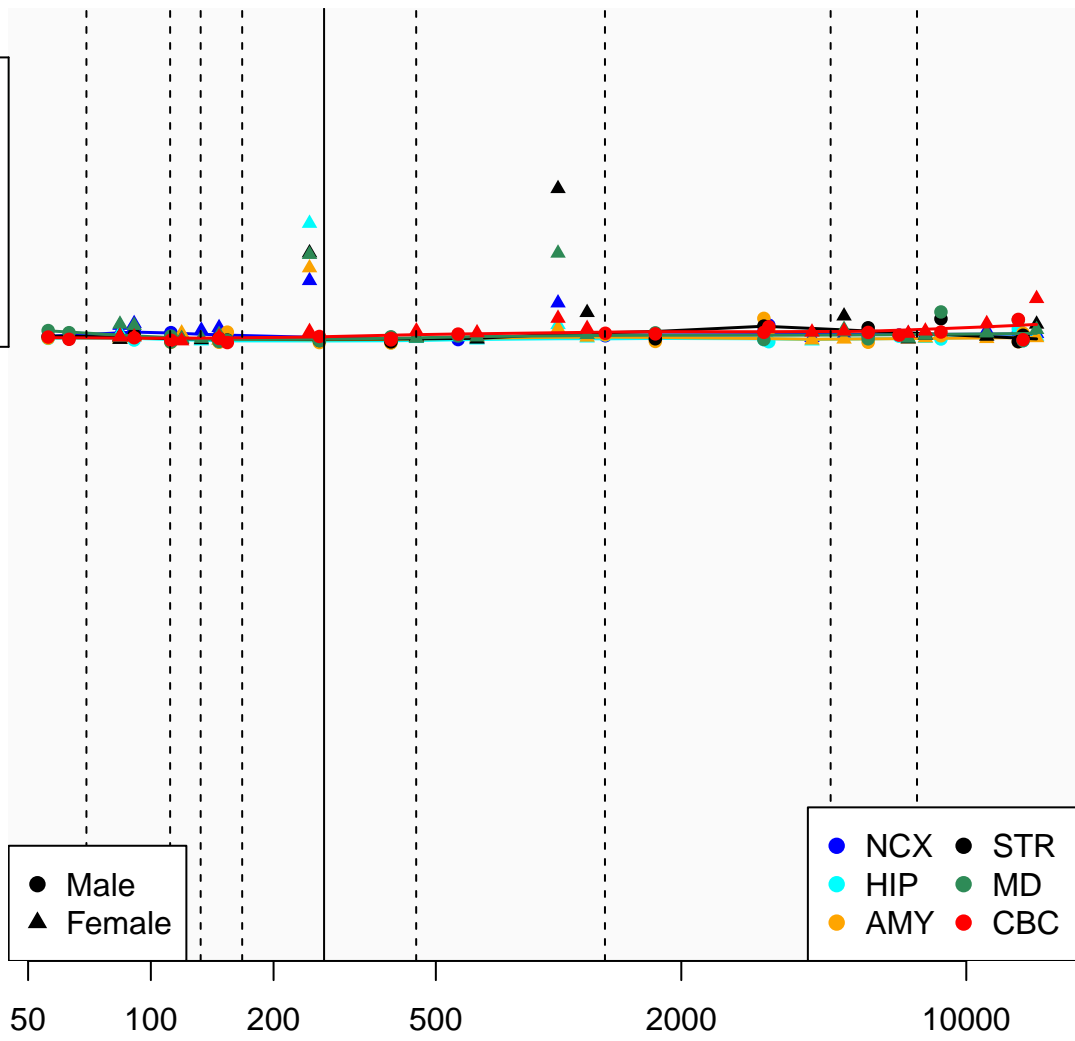

# LUCAT1\_ENSG00000248323

Window:

1 2 3 4 5 6 7 8 9

Normalized Log2 RPKM+1

1  
0

● Male  
▲ Female

● NCX ● STR  
● HIP ● MD  
● AMY ● CBC

Age (Days)