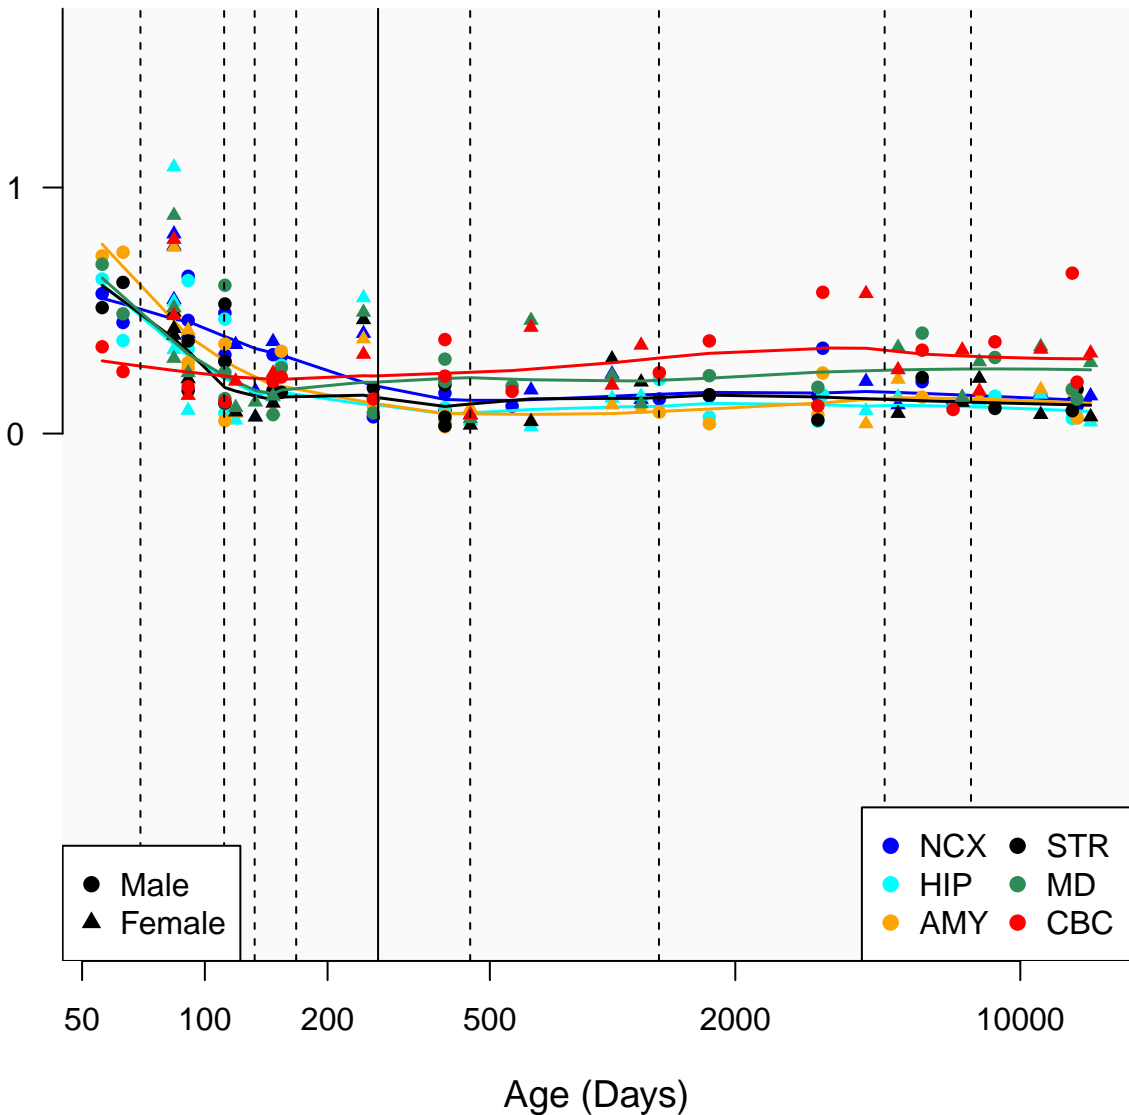

# LYPLA1P3\_ENSG00000218350

Window:

1 2 3 4 5 6 7 8 9

Normalized Log2 RPKM+1

● Male  
▲ Female

● NCX ● STR  
● HIP ● MD  
● AMY ● CBC