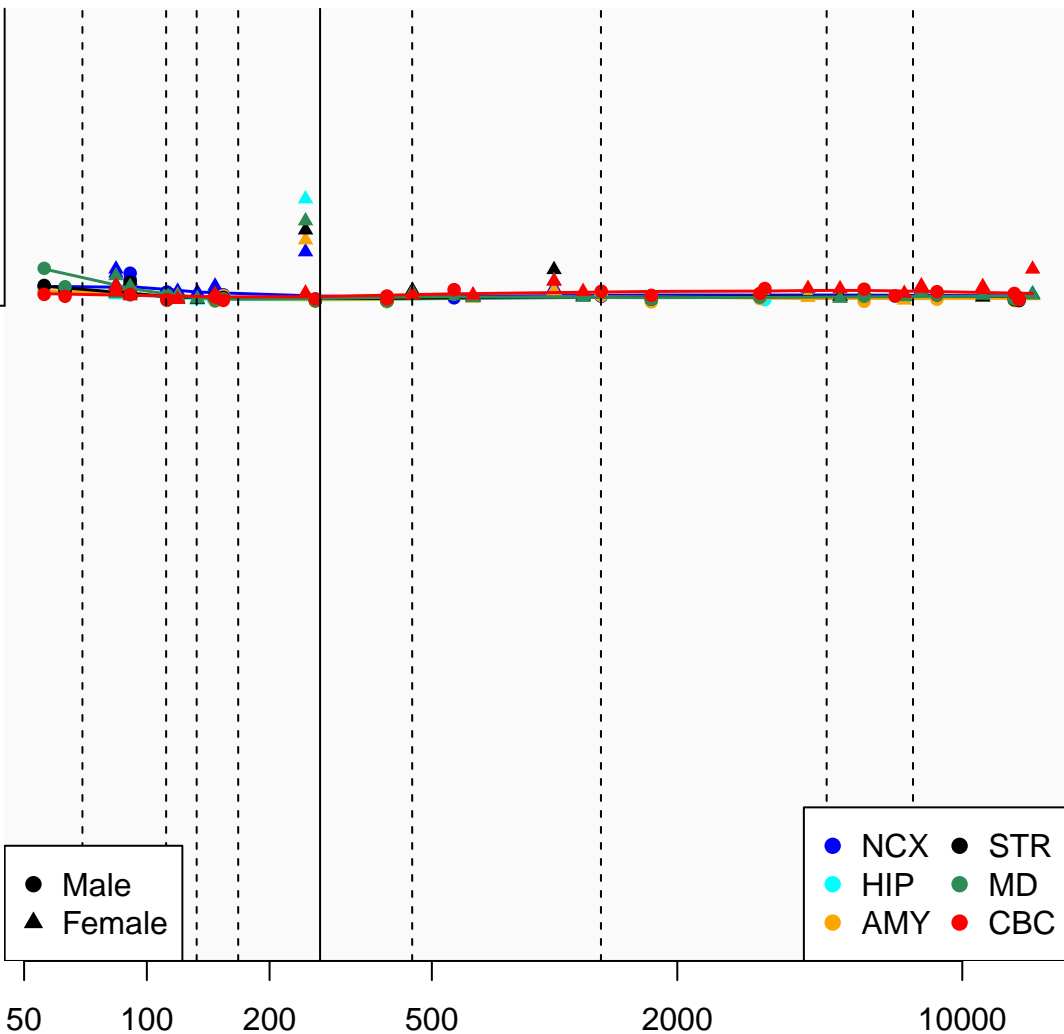

# MAGEA2\_ENSG00000268606

Window:

1 2 3 4 5 6 7 8 9

Normalized Log2 RPKM+1

0

● Male  
▲ Female

● NCX ● STR  
● HIP ● MD  
● AMY ● CBC

Age (Days)