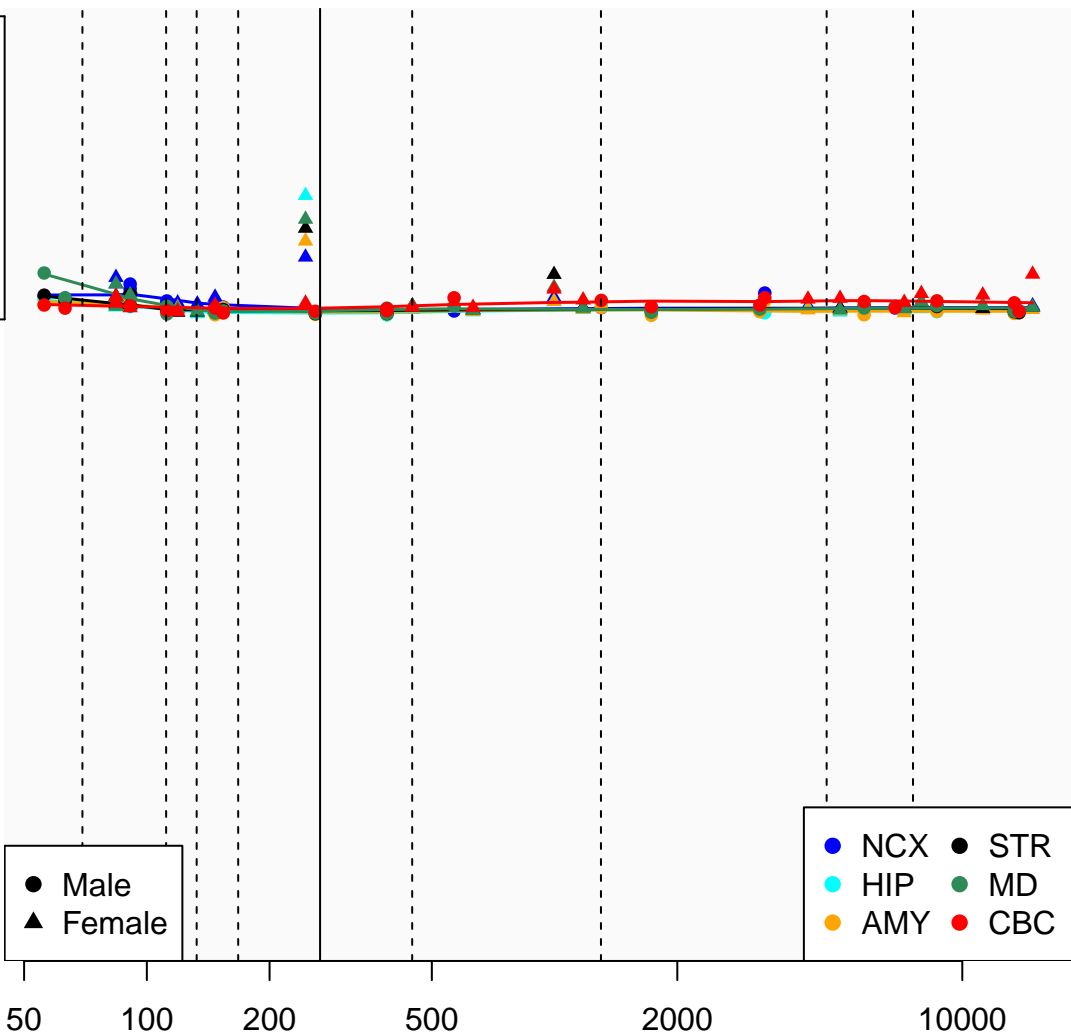

MAGEA3_ENSG00000221867

Window:

1 2 3 4 5 6 7 8 9

Normalized Log2 RPKM+1

1
0

● Male
▲ Female

● NCX ● STR
● HIP ● MD
● AMY ● CBC