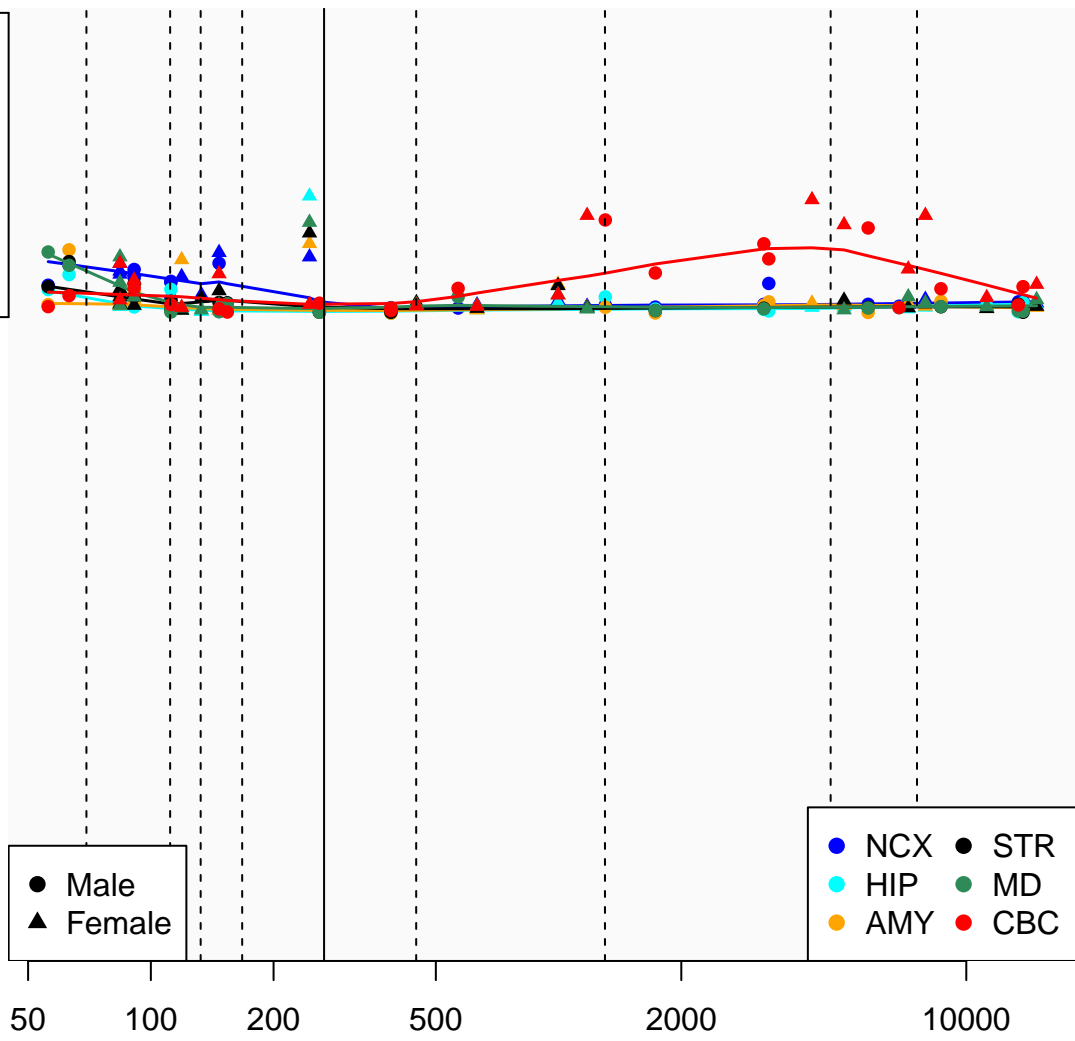

MAGEA8_ENSG00000156009

Window:

1 2 3 4 5 6 7 8 9

Normalized Log2 RPKM+1

1
0

● Male
▲ Female

● NCX ● STR
● HIP ● MD
● AMY ● CBC

Age (Days)