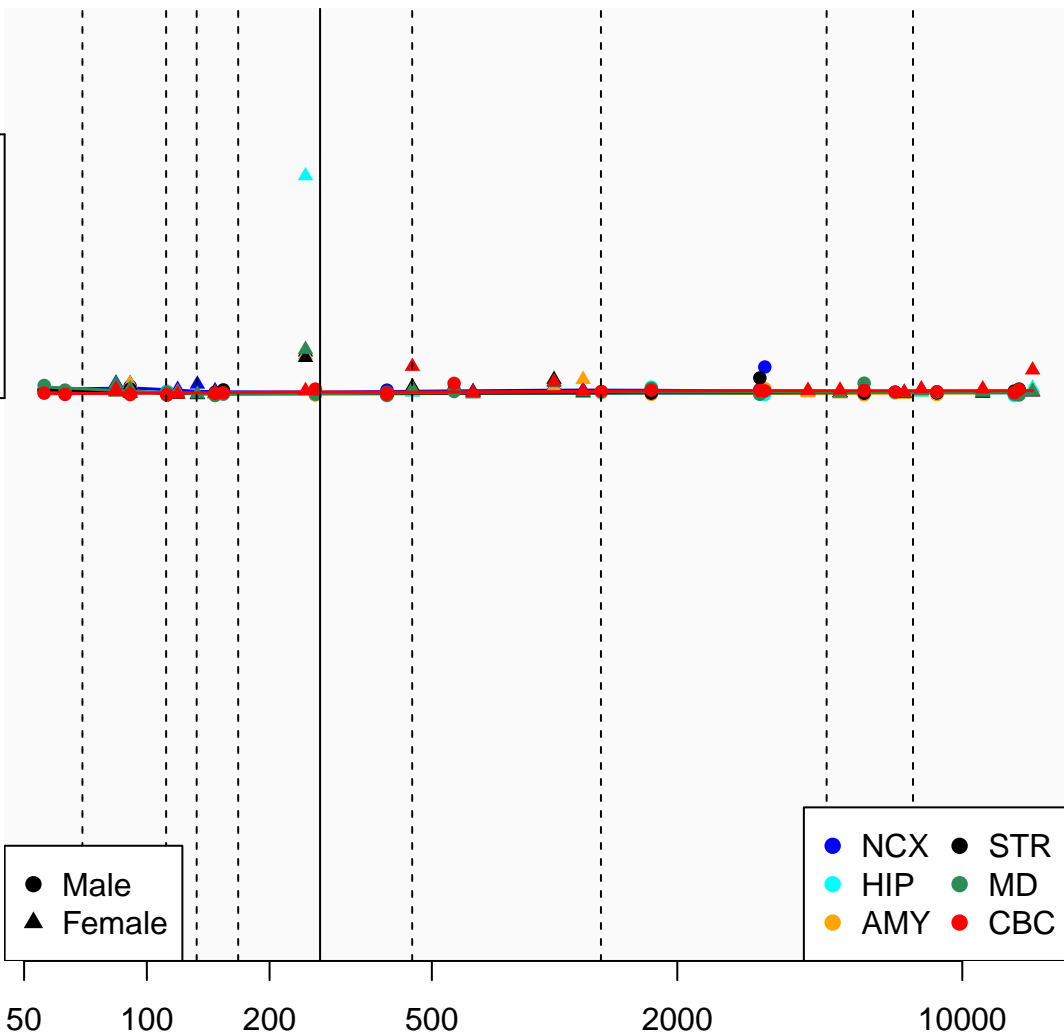

MAGEC1_ENSG00000155495

Window:

1 2 3 4 5 6 7 8 9

Normalized Log2 RPKM+1

1
0

● Male
▲ Female

● NCX ● STR
● HIP ● MD
● AMY ● CBC

Age (Days)