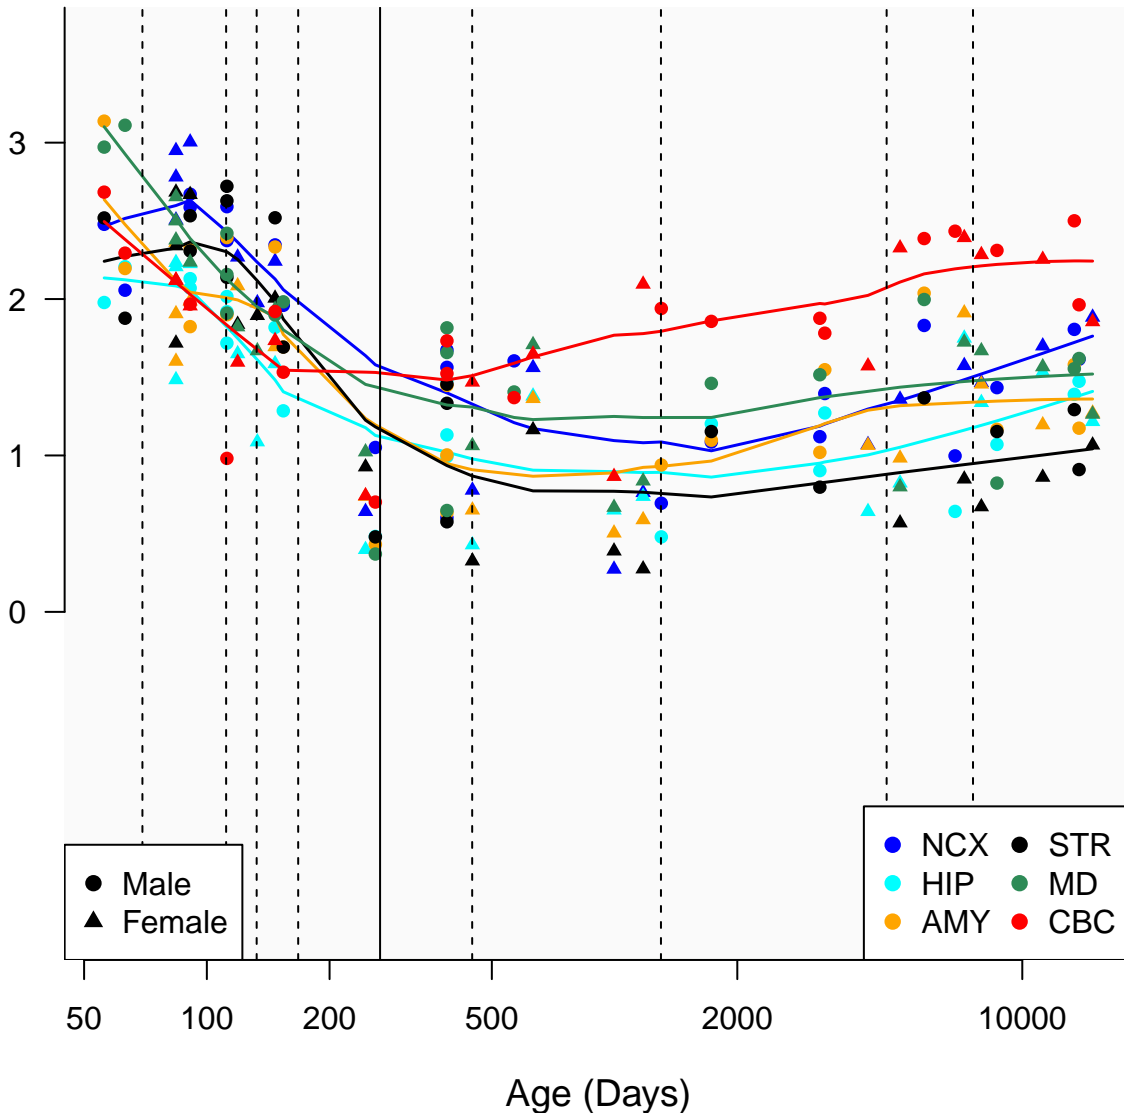

MAGEE2_ENSG00000186675

Window:

1 2 3 4 5 6 7 8 9

Normalized Log2 RPKM+1

● Male
▲ Female

● NCX ● STR
● HIP ● MD
● AMY ● CBC