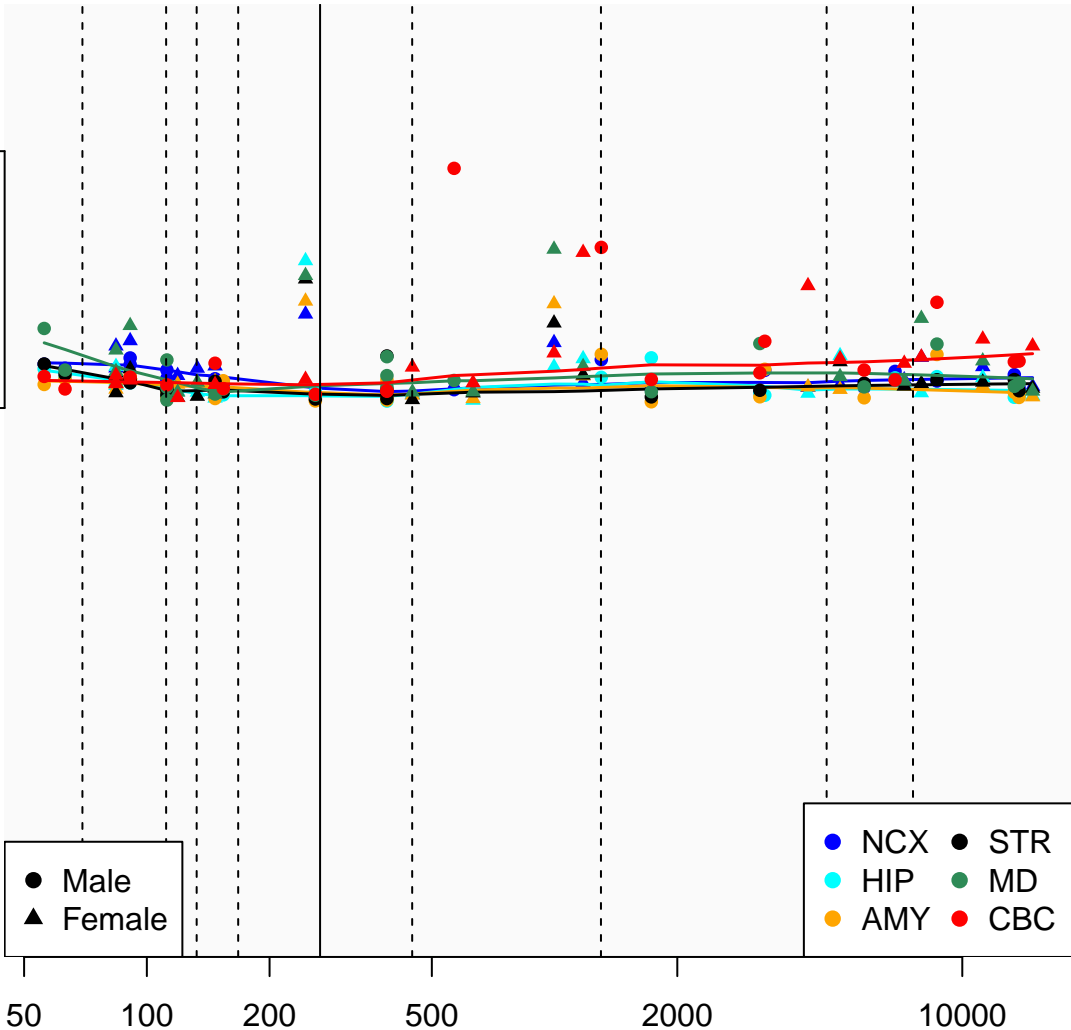

MAGI1-AS1_ENSG00000240175

Window:

1 2 3 4 5 6 7 8 9

Normalized Log2 RPKM+1

1
0

● Male
▲ Female

● NCX ● STR
● HIP ● MD
● AMY ● CBC

Age (Days)