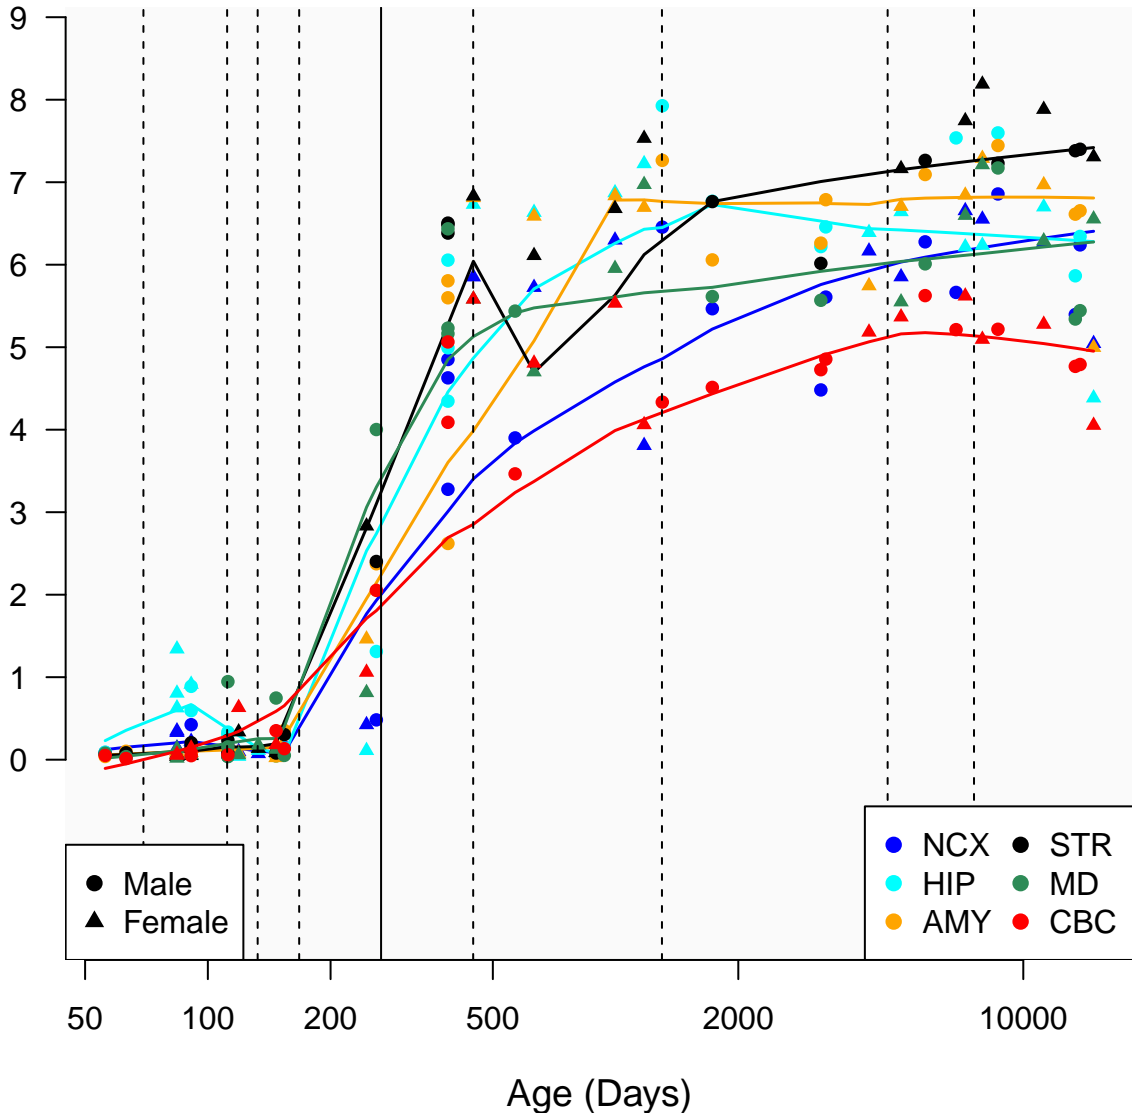

# MAG\_ENSG00000105695

Window:

1 2 3 4 5 6 7 8 9

Normalized Log2 RPKM+1

● Male  
▲ Female

● NCX ● STR  
● HIP ● MD  
● AMY ● CBC