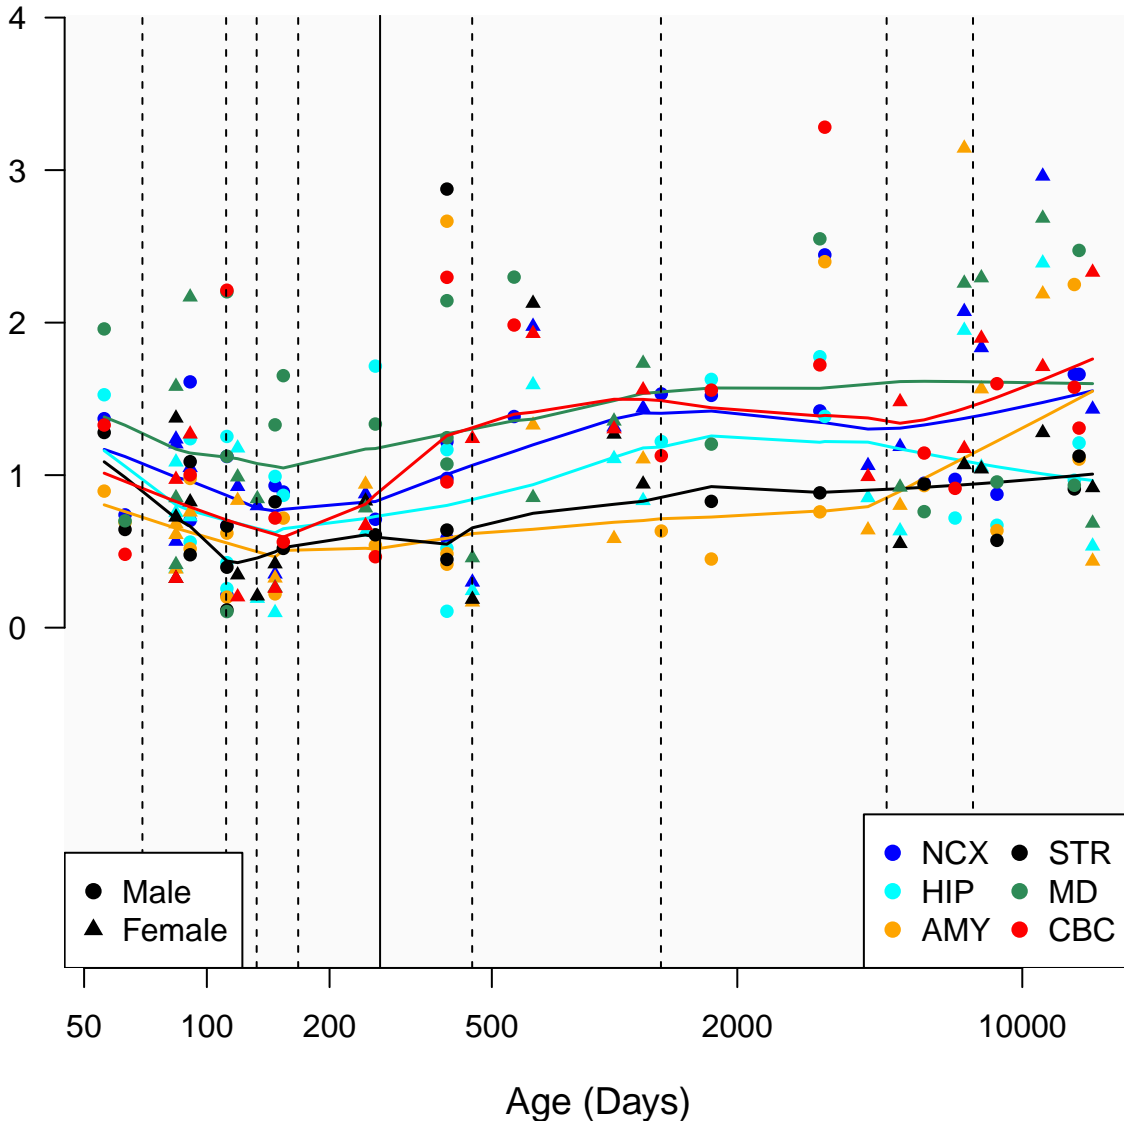

# MALAT1\_ENSG00000278217

Window:

1 2 3 4 5 6 7 8 9

Normalized Log2 RPKM+1

● Male  
▲ Female

● NCX ● STR  
● HIP ● MD  
● AMY ● CBC