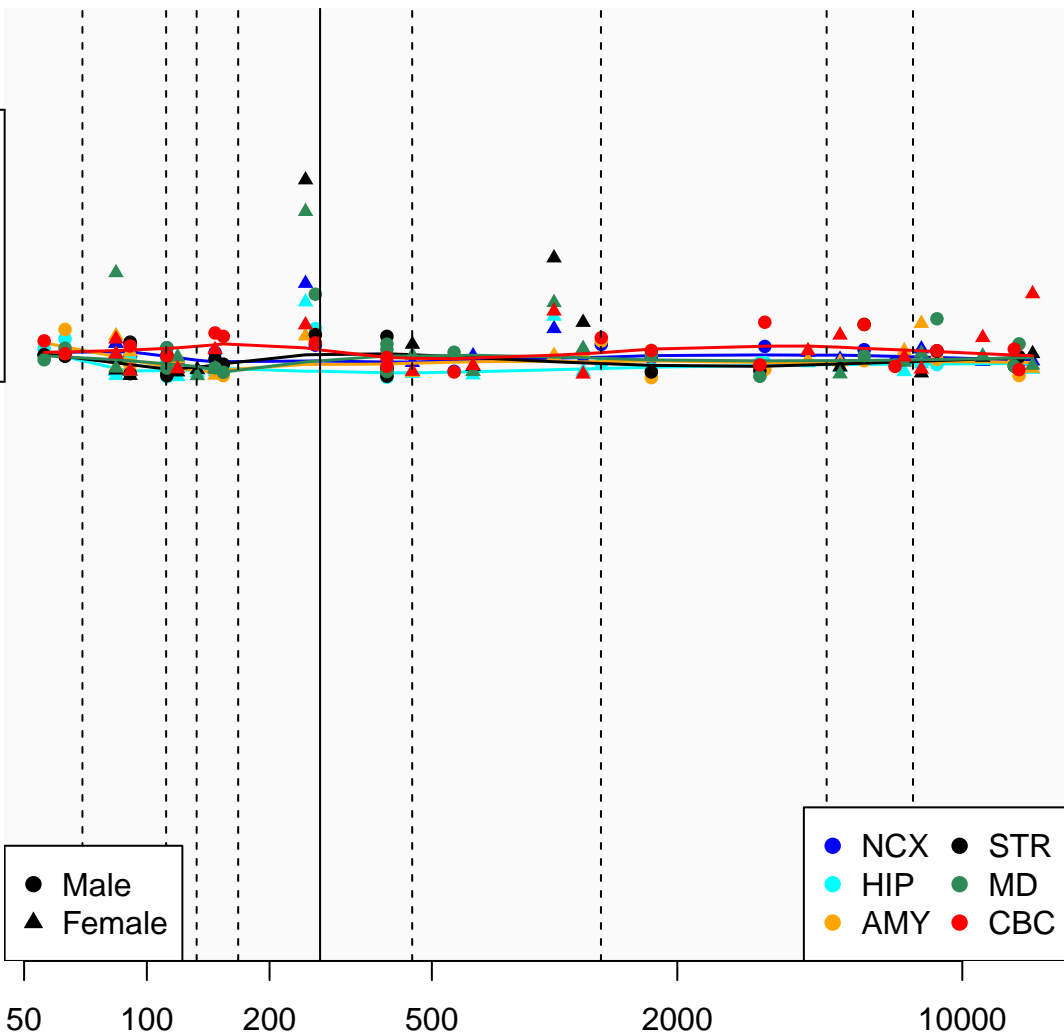

# MALL\_ENSG00000144063

Window:

1 2 3 4 5 6 7 8 9

Normalized Log2 RPKM+1

1  
0

● Male  
▲ Female

● NCX ● STR  
● HIP ● MD  
● AMY ● CBC

Age (Days)