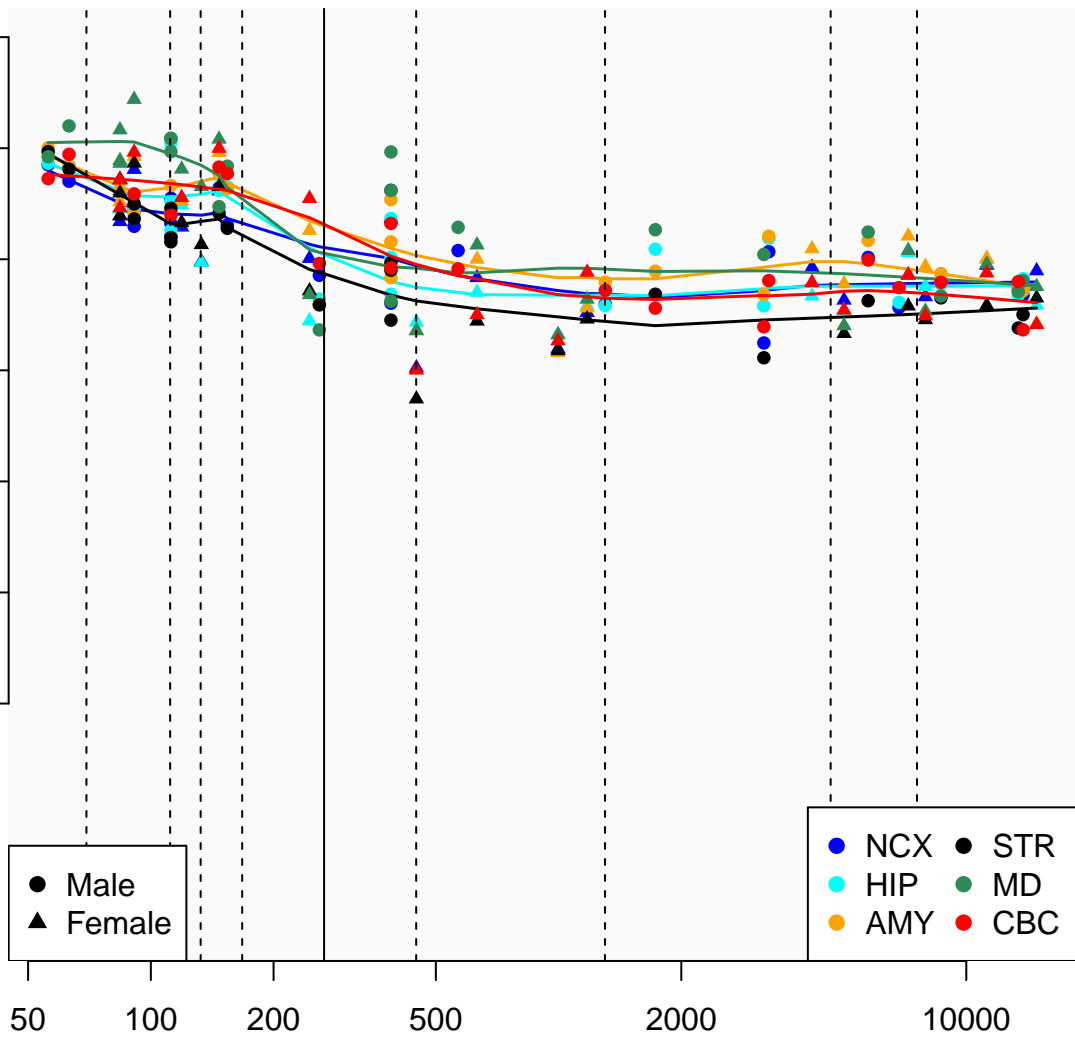

MED24_ENSG00000008838

Window:

1 2 3 4 5 6 7 8 9

Normalized Log2 RPKM+1

● Male
▲ Female

● NCX ● STR
● HIP ● MD
● AMY ● CBC