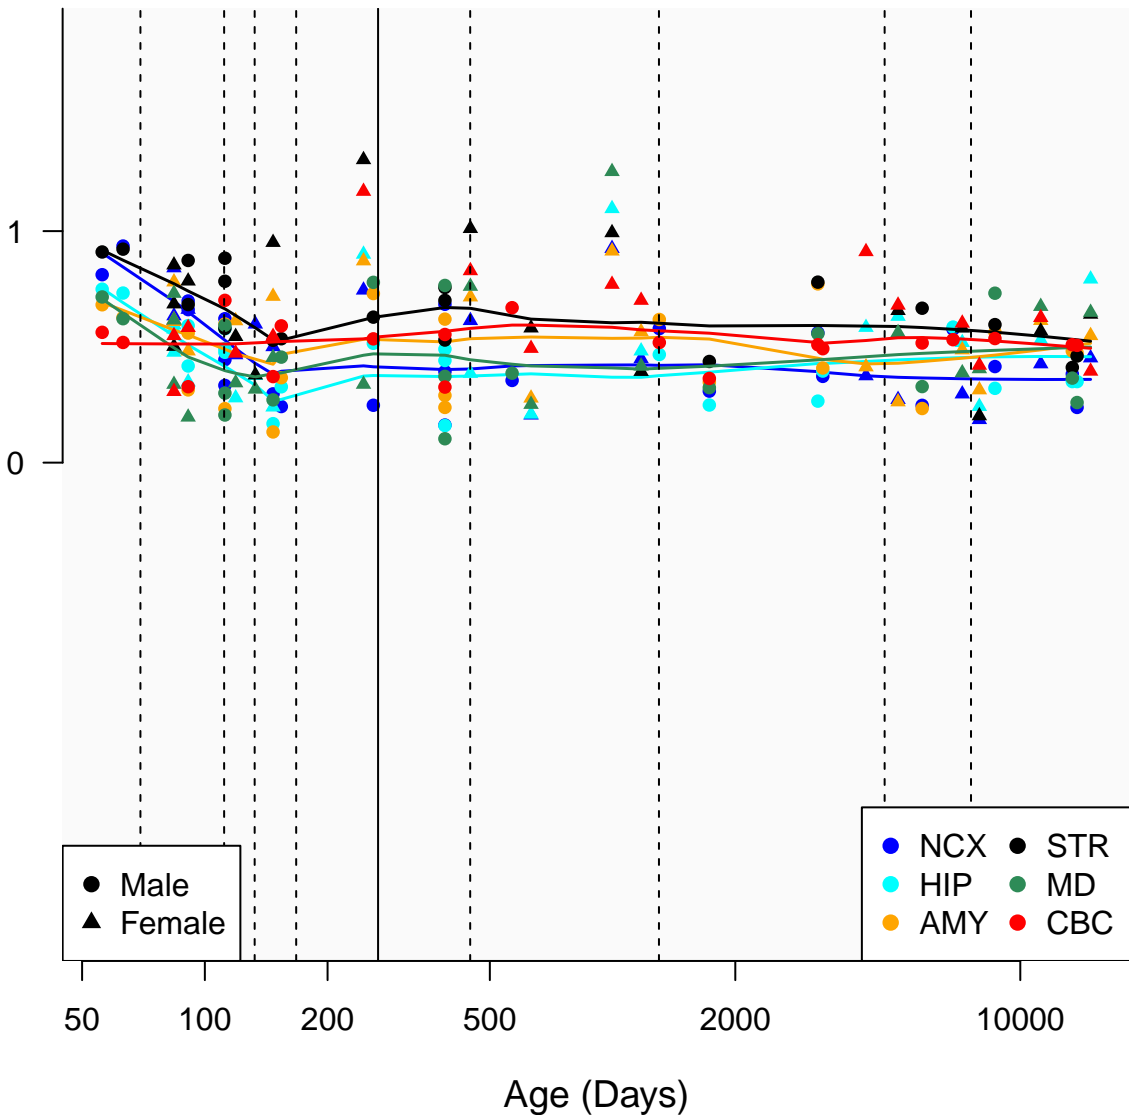

MIATNB_ENSG00000244625

Window:

1 2 3 4 5 6 7 8 9

Normalized Log2 RPKM+1

● Male
▲ Female

● NCX ● STR
● HIP ● MD
● AMY ● CBC