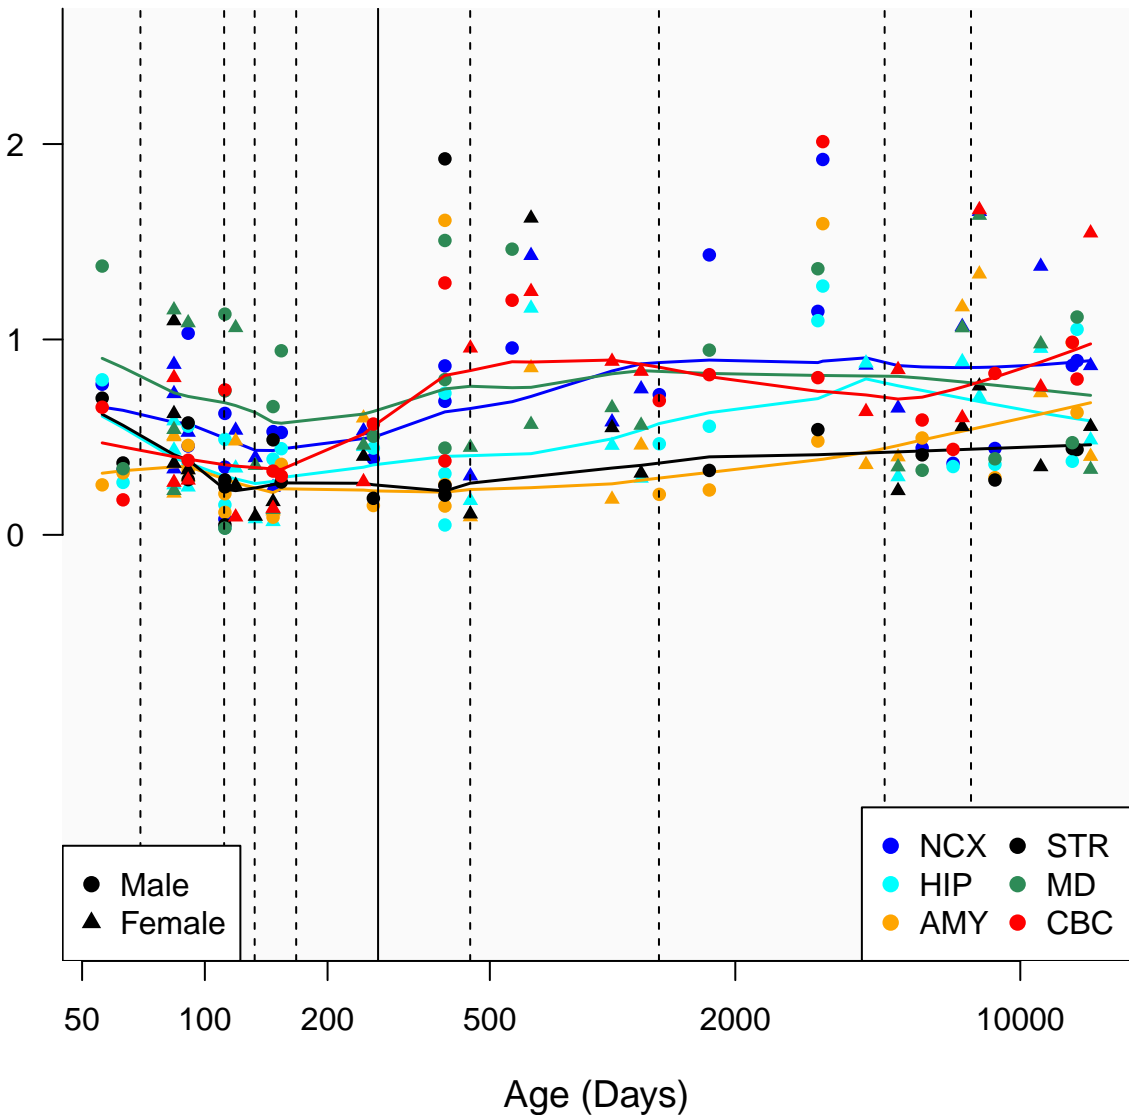

MIR320C2_ENSG00000212051

Window:

1 2 3 4 5 6 7 8 9

Normalized Log2 RPKM+1

● Male
▲ Female

● NCX ● STR
● HIP ● MD
● AMY ● CBC