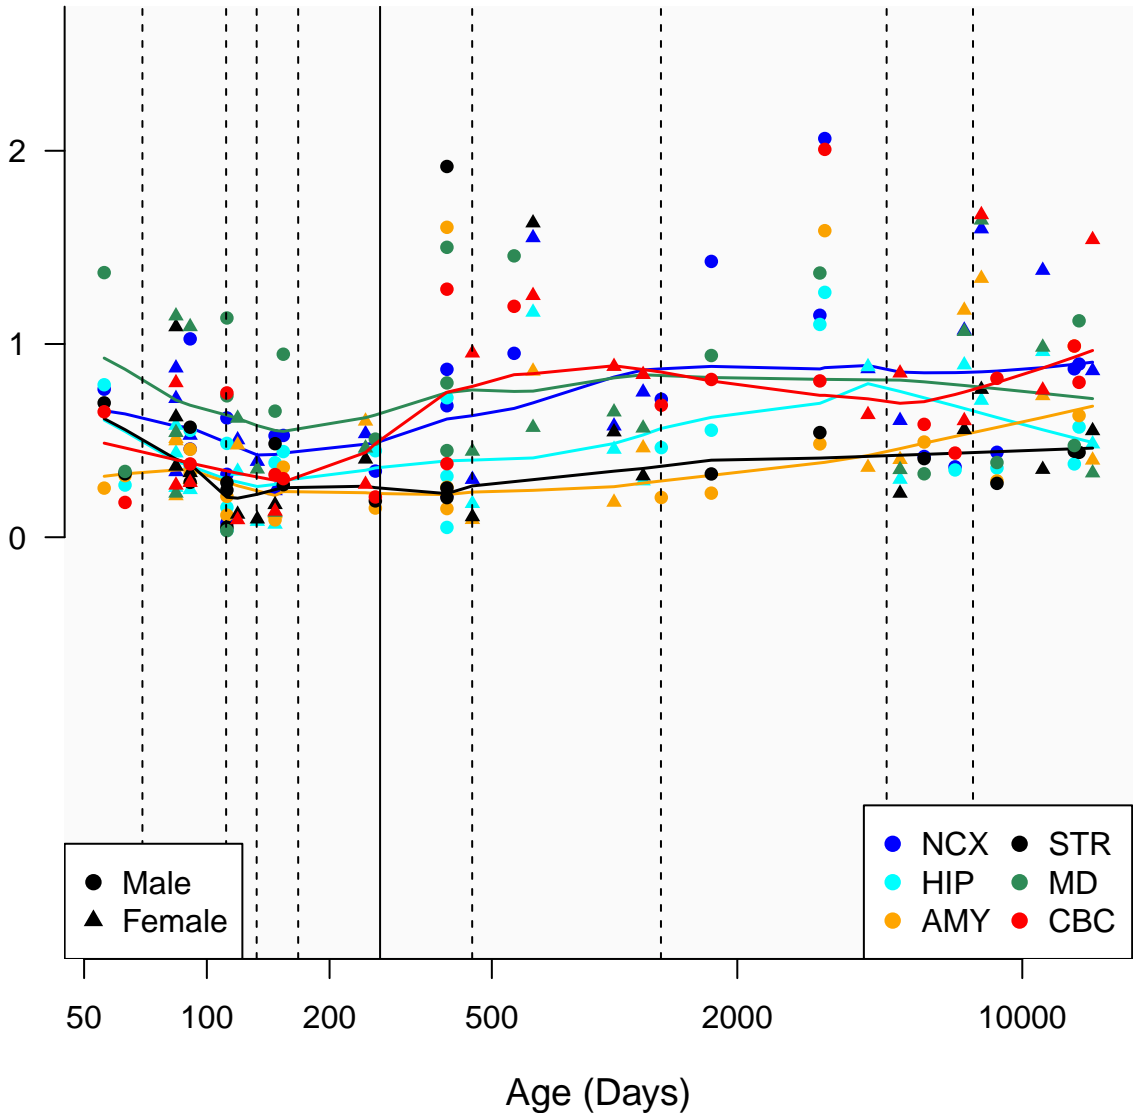

# MIR320D2\_ENSG00000221081

Window:

1 2 3 4 5 6 7 8 9

Normalized Log2 RPKM+1

● Male  
▲ Female

● NCX ● STR  
● HIP ● MD  
● AMY ● CBC