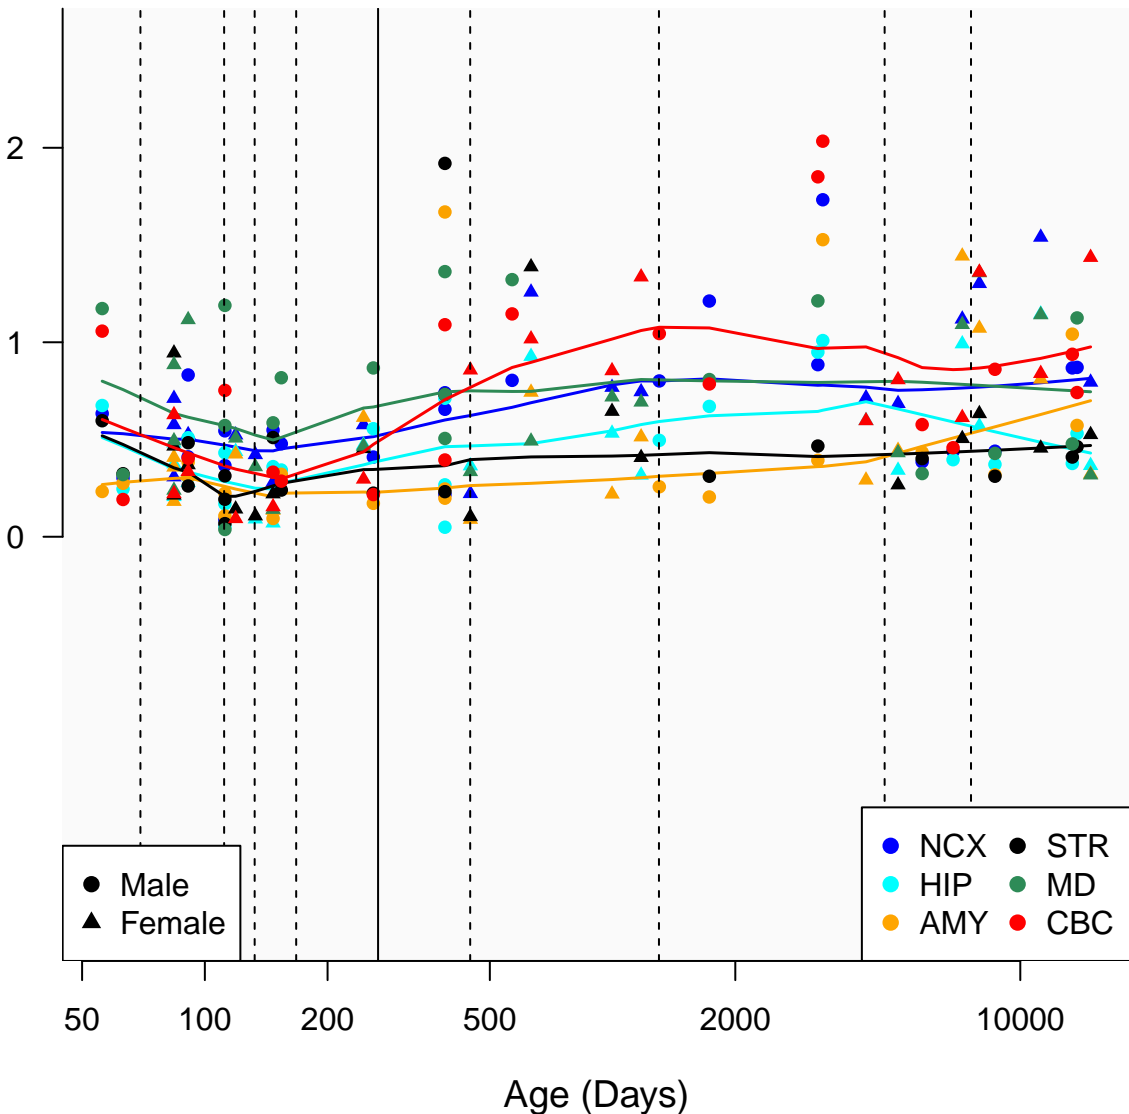

# MIR4796\_ENSG00000264623

Window:

1 2 3 4 5 6 7 8 9

Normalized Log<sub>2</sub> RPKM+1

● Male  
▲ Female

● NCX ● STR  
● HIP ● MD  
● AMY ● CBC