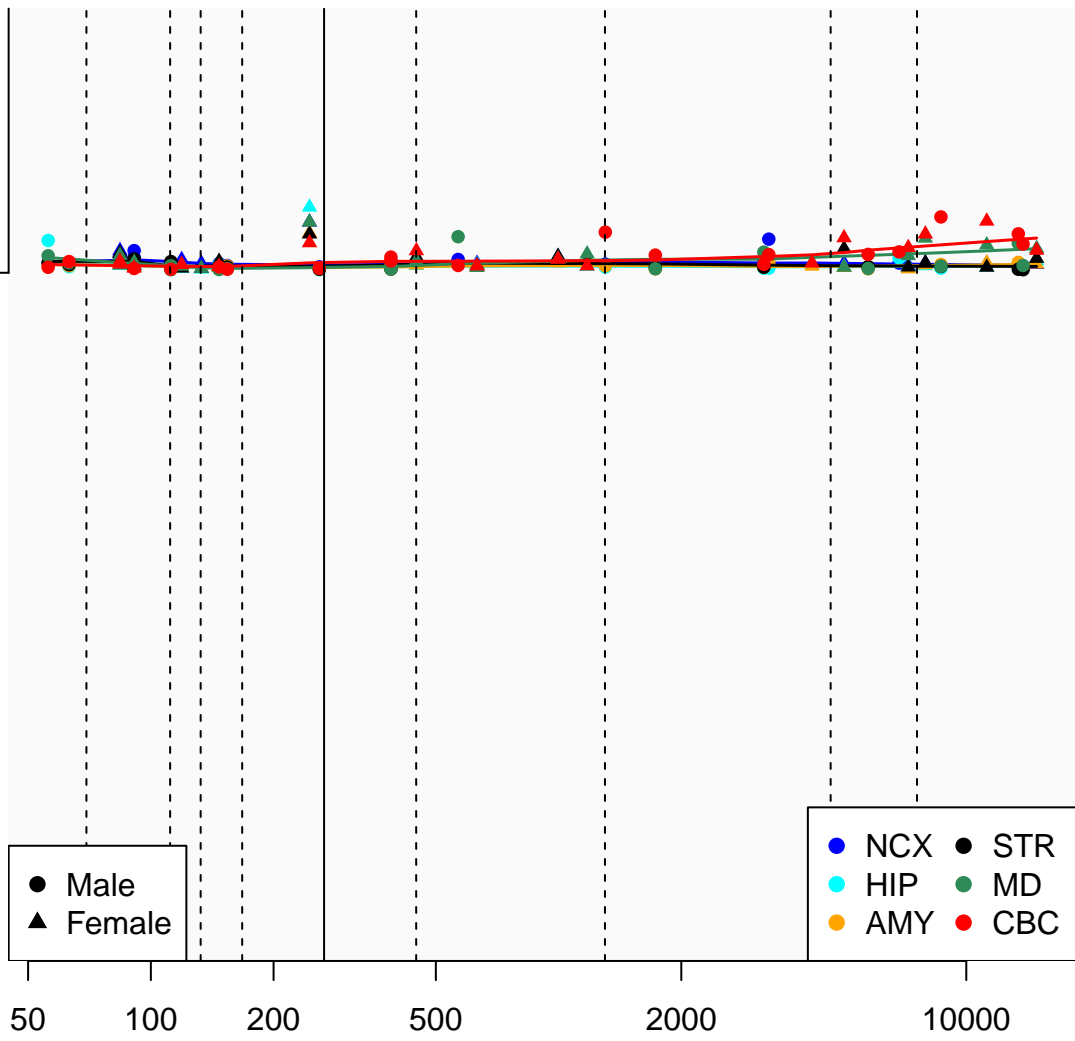

# MOGAT2\_ENSG00000166391

Window:

1 2 3 4 5 6 7 8 9

Normalized Log2 RPKM+1

0

● Male  
▲ Female

● NCX ● STR  
● HIP ● MD  
● AMY ● CBC

Age (Days)