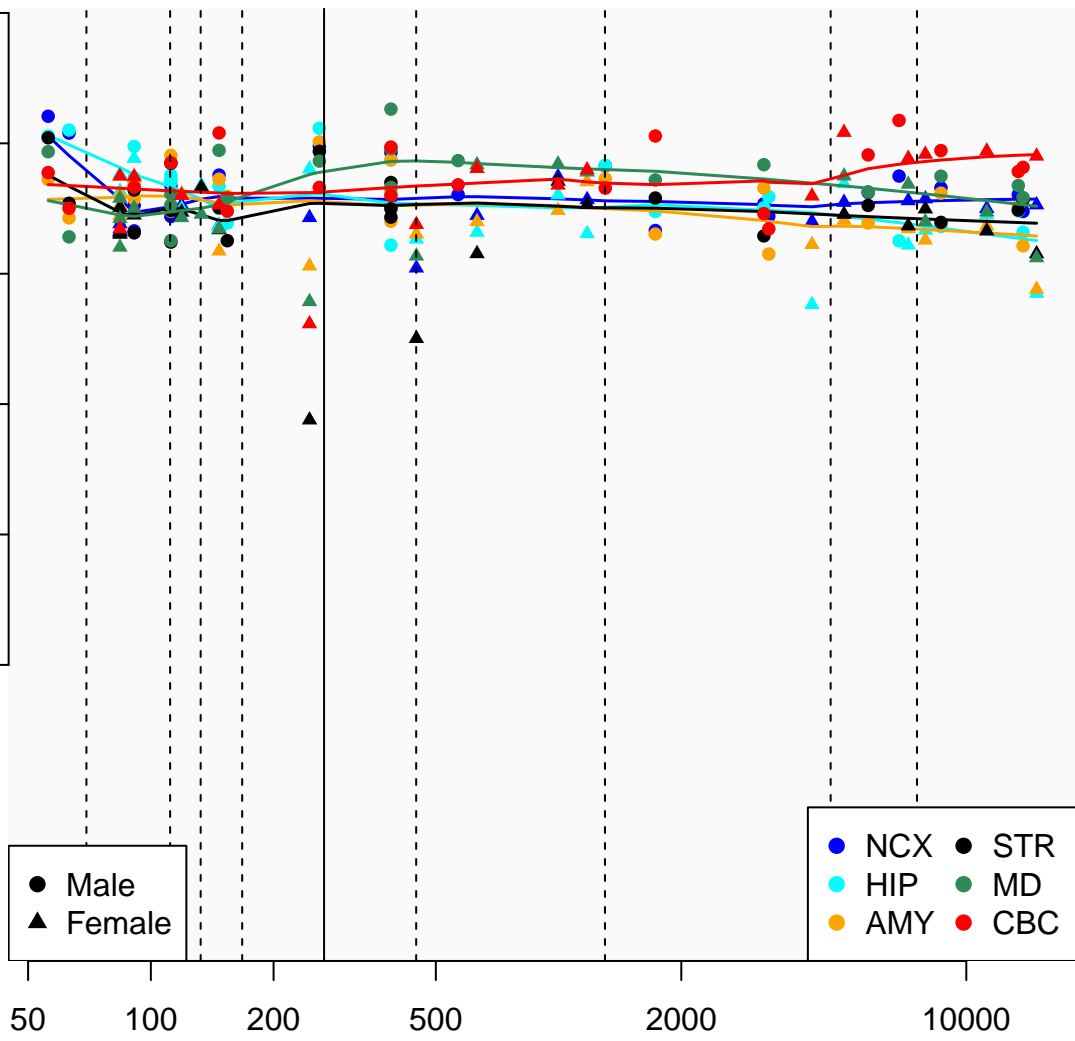

# MRPL39\_ENSG00000154719

Window:

1 2 3 4 5 6 7 8 9

Normalized Log2 RPKM+1

● Male  
▲ Female

● NCX ● STR  
● HIP ● MD  
● AMY ● CBC

Age (Days)