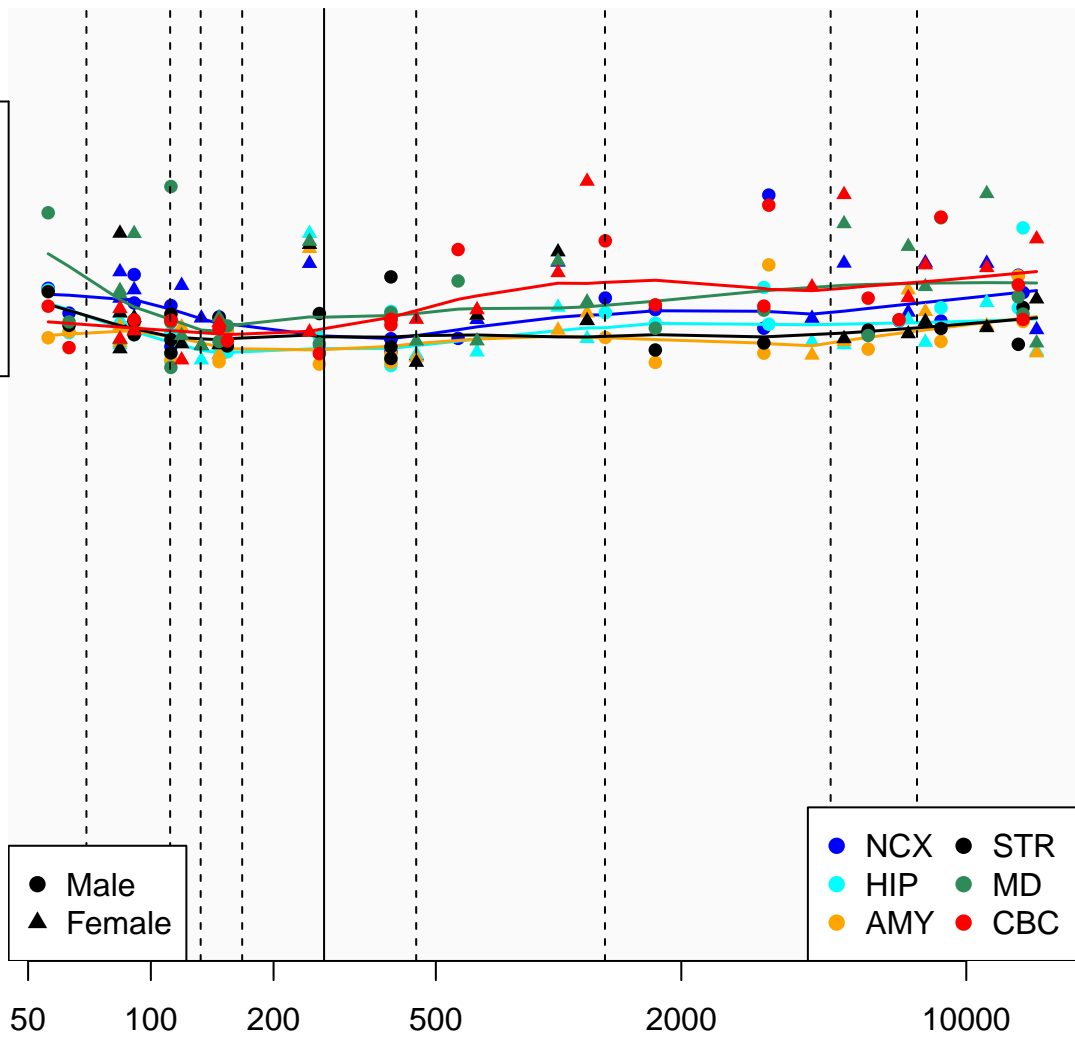

# MRPS36P4\_ENSG00000255231

Window:

1 2 3 4 5 6 7 8 9

Normalized Log2 RPKM+1

● Male  
▲ Female

● NCX ● STR  
● HIP ● MD  
● AMY ● CBC

Age (Days)